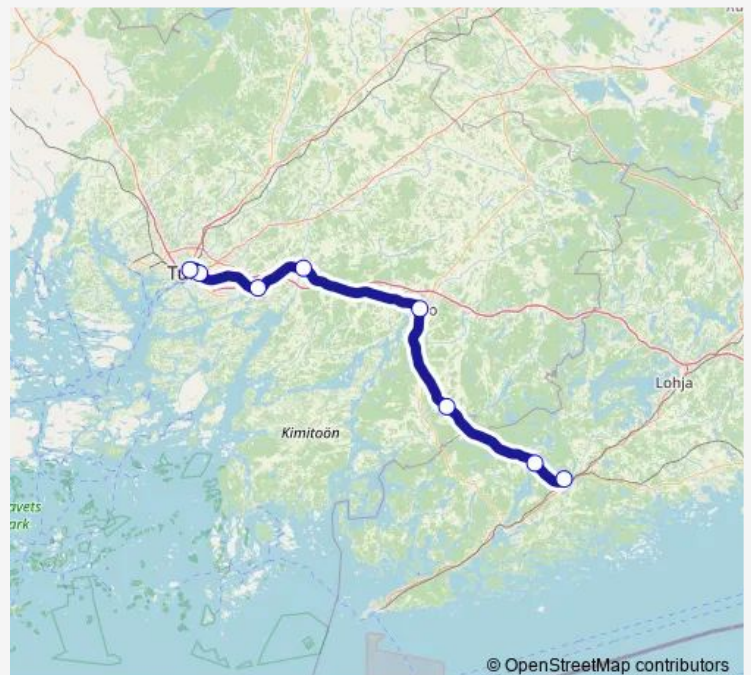

Long Distance Trains IC 967 Karjaa - Turku

[Go to website](#)

Direction

undefined — undefined

0 stops

[Open route schedule](#)

Route schedule

undefined — undefined

Monday 22:16

Tuesday 22:16

Wednesday 22:16

Thursday 22:16

Friday 22:16

Saturday 22:16

Sunday 22:16

Route info

Direction:

Stops: 0

Trip Duration: – min

■ IC 967 — Karjaa - Turku