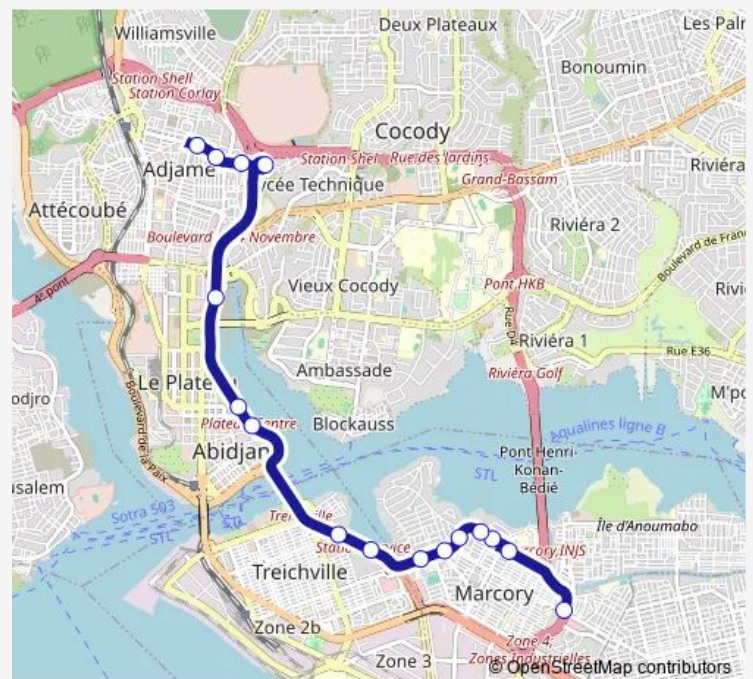

Saturday 06:00

Sunday 06:00

Route info

Direction: Eglise Universel

Stops: 24

Trip Duration: 0 hour 18 min

woro woro banalisé : Renault ↔ Marcory Marché

Pharmacie Elishana

Antenne Sicogi

Marché Marcory

Direction

Marché Marcory — Eglise Universel

16 stops

[Open route schedule](#)

Marché Marcory

Gare Sotra Marcory

Monday 06:00

Tuesday 06:00

Wednesday 06:00

Thursday 06:00

Friday 06:00

Saturday 06:00

Sunday 06:00

Route info