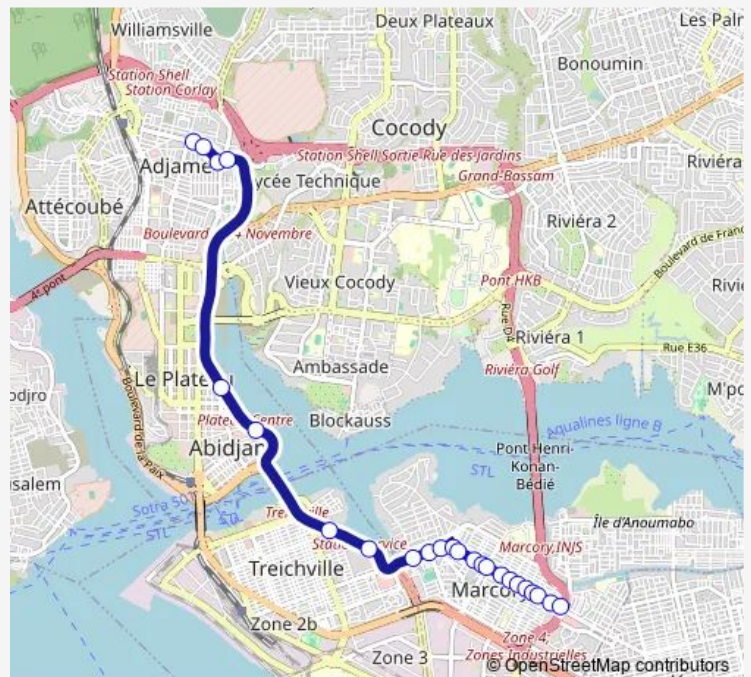

Direction

Marché Marcory — Eglise Universel

16 stops

[Open route schedule](#)

- Marché Marcory
- Gare Sotra Marcory
- Pharmacie Bethesda
- Nouvelle Clinique Farah
- Maurice
- Carrefour des Banques
- Pharmacie des Lagunes
- Piscine Etat
- Mosquée Libanaise
- Carrefour ancienne Station
- Feux du plateau
- Nestle Cocody
- Gare de Bingerville
- Adjamé Liberté
- Adjamé Texaco
- Eglise Universel

Route schedule

Marché Marcory — Eglise Universel

Monday	06:00
Tuesday	06:00
Wednesday	06:00
Thursday	06:00
Friday	06:00
Saturday	06:00
Sunday	06:00

Route info

Direction: Marché Marcory

Stops: 16

Trip Duration: 0 hour 21 min

Direction

undefined — undefined

0 stops

[Open route schedule](#)**Route schedule**

undefined — undefined

Monday	06:00
Tuesday	06:00
Wednesday	06:00
Thursday	06:00
Friday	06:00
Saturday	06:00
Sunday	06:00

Route info