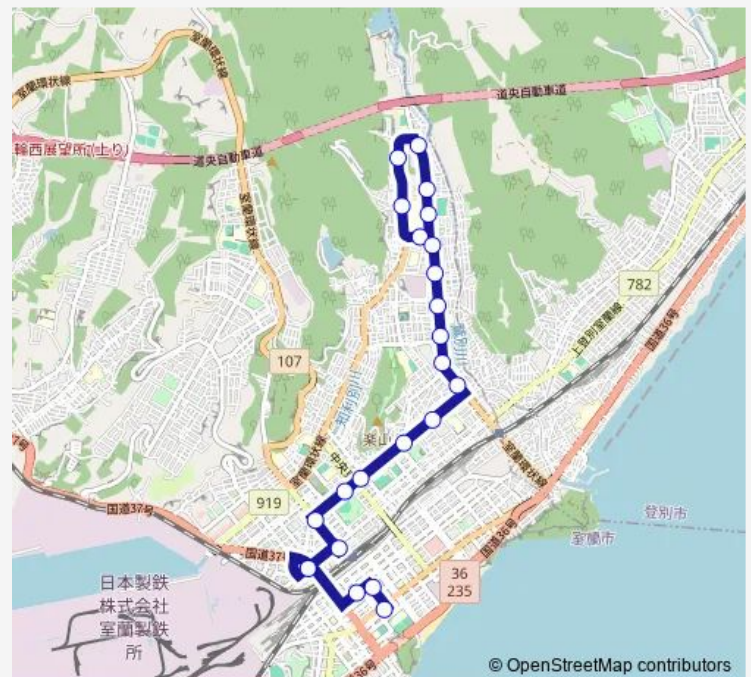

Thursday 08:30

Friday 08:30

Saturday 08:30

Sunday 08:30

Route info

Direction: 工大

Stops: 22

Trip Duration: 0 hour 30 min