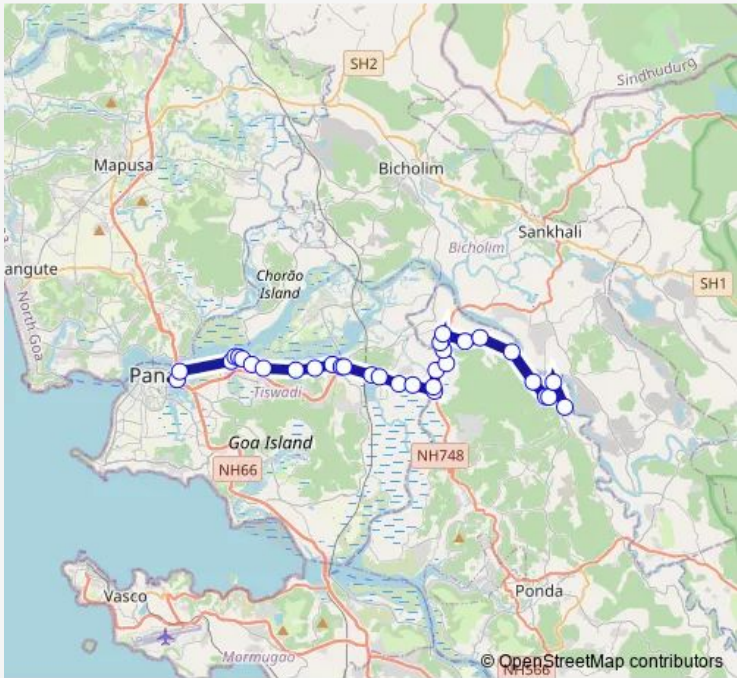

Route schedule  
Panaji KTC Bus Stand — Verem

Monday	13:15-20:00
Tuesday	13:15-20:00
Wednesday	13:15-20:00
Thursday	13:15-20:00
Friday	13:15-20:00
Saturday	13:15-20:00
Sunday	13:15-20:00

Route info

Direction: Panaji KTC Bus Stand

Stops: 33

Trip Duration: 1 hour 0 min

■ PNJ38 — Panaji - Verem via Marcel **BusMaps**

Tivre Pump

Orgao

Marcela Theatre

Marcel KTC Bus Stand

Tamsule

## Route info

Direction: Verem

Stops: 33

Trip Duration: 1 hour 0 min

Divar Ferry

Ribandar Police Sation

Ribander Copel

Ribander Church