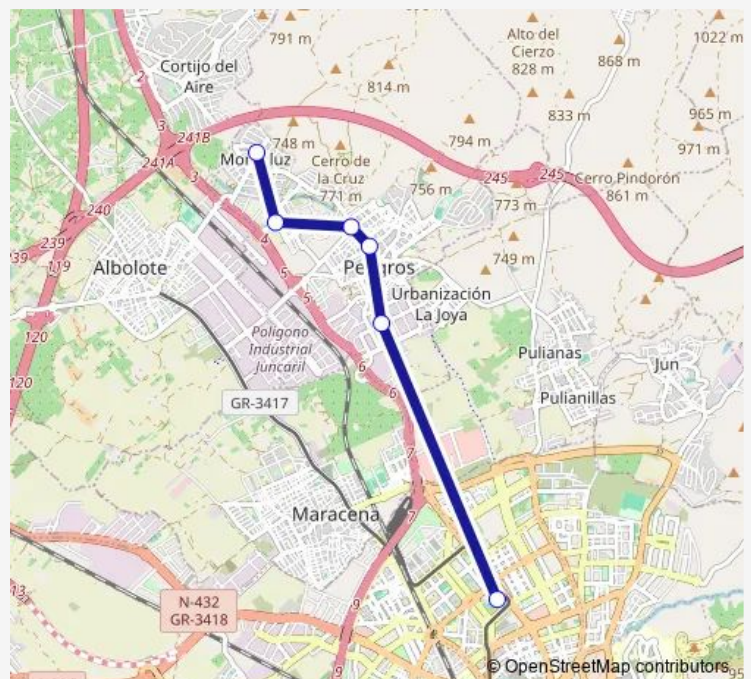

Bus ALSA - L-0110 Vta Linea 0110 Monteluz-C.Fonseca-Peligros-Granada

[Go to website](#)

Direction

Monteluz — Granada

6 stops

[Open route schedule](#)

Monteluz

Caserio De Fonseca

Granada-Av.Reina Sofia 2

Peligros

Granada-Pol.Ind. Asegra

Granada

Route schedule

Monteluz — Granada

| | |
|-----------|-------------|
| Monday | 06:50-22:20 |
| Tuesday | 06:50-22:20 |
| Wednesday | 06:50-22:20 |
| Thursday | 06:50-22:20 |
| Friday | 06:50-23:35 |
| Saturday | 00:40-23:35 |
| Sunday | 00:40-22:10 |

Route info

Direction: Monteluz

Stops: 6

Trip Duration: 0 hour 35 min

ALSA - L-0110 Vta Bus time schedules and route maps are available in an offline PDF at busmaps.com. Use the busmaps.com website to see live bus times, train schedule or subway schedule, and step-by-step directions for all public transit in Peligros