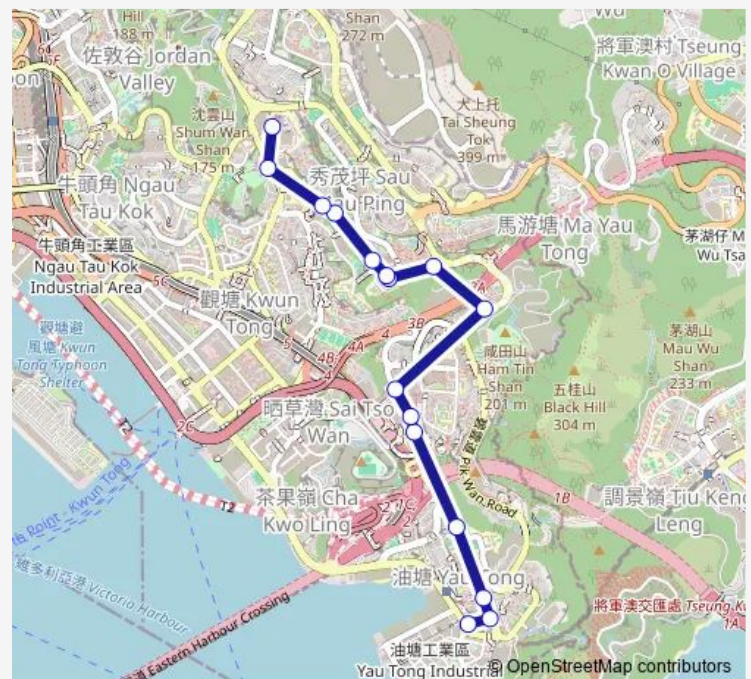

HIU KWONG STREET, NEAR HIU KWONG STREET PARK STRIP

HIU KWONG STREET, NEAR HIU KWONG COURT

HIU KWONG STREET OPPOSITE HIU LAI COURT NEAR L/P AB3148

HIP WO STREET, NEAR HONG NING ROAD PARK (PHASE 2)

Route schedule

DOMAIN — UNITED CHRISTIAN HOSPITAL MINIBUS TERMINUS

Monday 06:20-21:20

Tuesday 06:20-21:20

Wednesday 06:20-21:20

Thursday 06:20-21:20

Friday 06:20-21:20

Saturday 06:20-21:20

Sunday 06:20-21:20

Route info

Direction: DOMAIN

Stops: 16

Trip Duration: 0 hour 15 min

76B — United Christian Hospital - YAU Tong Public Transport Interchange

Direction

UNITED CHRISTIAN HOSPITAL MINIBUS TERMINUS — DOMAIN

14 stops

[Open route schedule](#)

UNITED CHRISTIAN HOSPITAL MINIBUS TERMINUS

SAU NGA ROAD, NEAR SAU NGA ROAD PLAY-GROUND

HIU KWONG STREET, NEAR SAU NGA ROAD PLAY-GROUND

HIU KWONG STREET, NEAR HIU SHUN HOUSE, HIU LAI COURT