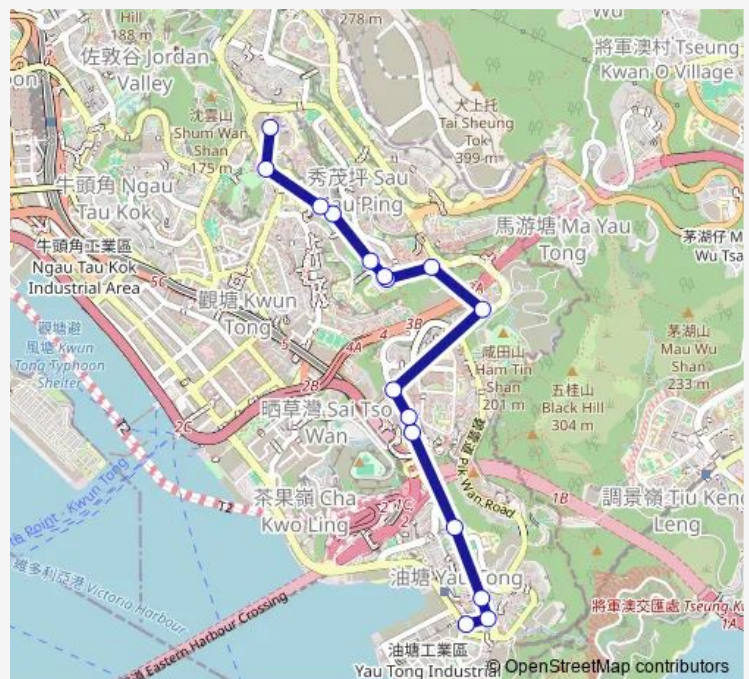

HIU Kwong Street, Near HIU Kwong Street Park Strip

HIU Kwong Street, Near HIU Kwong Court

HIU Kwong Street Opposite HIU LAI Court Near L/P
Ab3148

HIP WO Street, Near Hong Ning Road Park (Phase 2)

United Christian Hospital Minibus Terminus

Route schedule

Domain — United Christian Hospital Minibus Terminus

Monday 06:20-21:20

Tuesday 06:20-21:20

Wednesday 06:20-21:20

Thursday 06:20-21:20

Friday 06:20-21:20

Saturday 06:20-21:20

Sunday 06:20-21:20

Route info

Direction: Domain

Stops: 16

Trip Duration: 0 hour 15 min

76b — United Christian Hospital - YAU Tong Public Transport Interchange

Direction

United Christian Hospital Minibus Terminus — Domain

14 stops

[Open route schedule](#)

United Christian Hospital Minibus Terminus

SAU NGA Road, Near SAU NGA Road Playground

HIU Kwong Street, Near SAU NGA Road Playground

HIU Kwong Street, Near HIU Shun House, HIU LAI Court