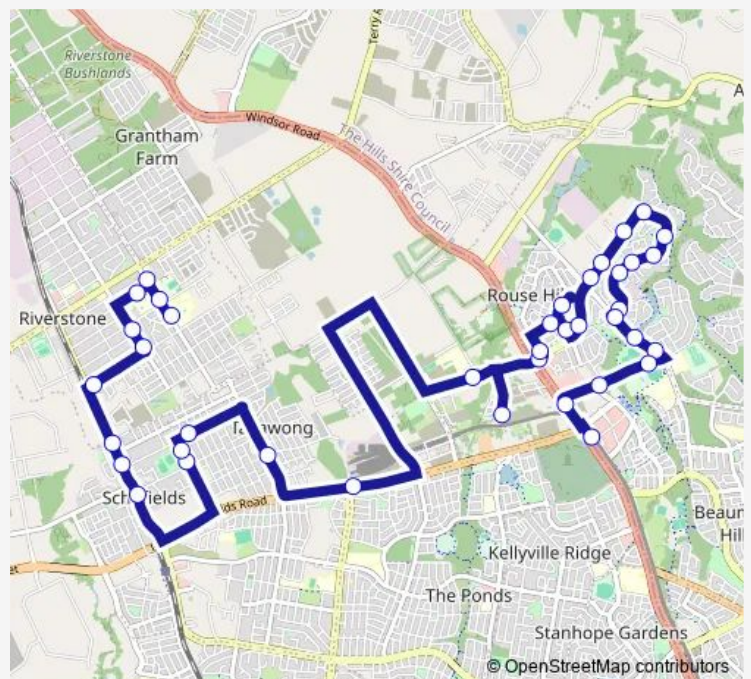

School Bus 5632 St Johns PS to Rouse Hill Town Centre

[Go to website](#)

Direction

Mcculloch St Opp Woods St — Rouse Hill Station, North West Twy

38 stops

[Open route schedule](#)

- Mcculloch St Opp Woods St
- Norwest Christian College
- Riverstone High School, Mcculloch St
- Riverstone PS, Elizabeth St
- Piccadilly St Opp Robinson St
- Piccadilly St Before Riverstone Rd
- Riverstone Rd Before Railway Tce
- Railway Tce After Kensington Park Rd
- Railway Tce At St Albans Rd
- Railway Tce After Station St
- Junction Rd After Station St
- Schofields Public School, Junction Rd
- St Albans Rd Opp Brinsley Av
- Boundary Rd Before Gordon Rd
- Schofields Rd Opp Hambledon Rd
- Rouse Hill Anglican College, Rouse Rd
- Ingenia Lifestyle Rouse Hill, Terry Rd
- Mile End Rd After Windsor Rd
- Adelphi St After Mile End Rd
- Aberdour Av After Trumble Pl
- Rouse Hill Public School, Clower Av

Route schedule

Mcculloch St Opp Woods St — Rouse Hill Station, North West Twy

Monday	15:17
Tuesday	15:17
Wednesday	15:17
Thursday	15:17
Friday	15:17
Saturday	—
Sunday	—

Route info

Direction: Mcculloch St Opp Woods St

Stops: 38

Trip Duration: 0 hour 50 min

5632 — St Johns PS to Rouse Hill Town Centre

Clower Av Opp Panmure St

Mile End Rd After Clower Av

Mile End Rd After Withers Rd

Mile End Rd Opp 29

Mile End Rd After Money Cl

Milford Dr After Mile End Rd

Milford Dr After Chevron Pl

Milford Dr After Monarch Cl

Milford Dr Opp Weeroona Pl

Milford Dr Before Knox Pl

Milford Dr Before Withers Rd

Withers Rd After Milford Dr

Withers Rd Opp Hills Centenary Park