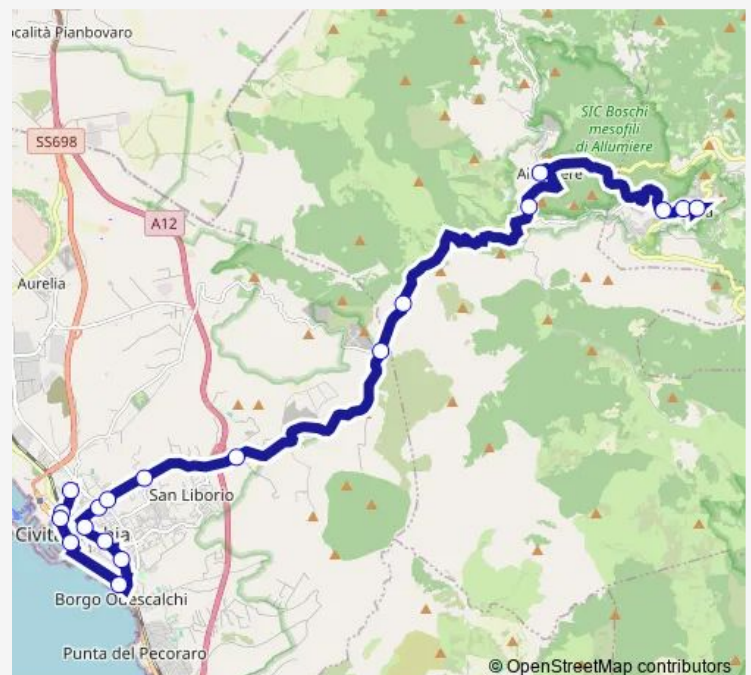

Civitavecchia | Via Terme Traiano Via Braccianese # f245

Allumiere | Via Braccianese (Km 31) # f246

Allumiere | Via Braccianese Via Repubblica # f247

Allumiere | Piazza Repubblica # f249

Tolfa | Viale Italia Via Caro # f252

Tolfa | Viale Italia Via Togliatti # f253

Tolfa | piazza Vittorio Veneto # f254

Route schedule

Civitavecchia | Deposito # f230 — Tolfa | piazza Vittorio Veneto # f254

Monday	11:15
Tuesday	11:15
Wednesday	—
Thursday	11:15
Friday	11:15
Saturday	11:15
Sunday	—

Route info

Direction: Civitavecchia | Deposito # f230

Stops: 19

Trip Duration: 0 hour 40 min

Bus time schedules and route maps are available in an offline PDF at busmaps.com. Use the busmaps.com website to see live bus times, train schedule or subway schedule, and step-by-step directions for all public transit in Civitavecchia