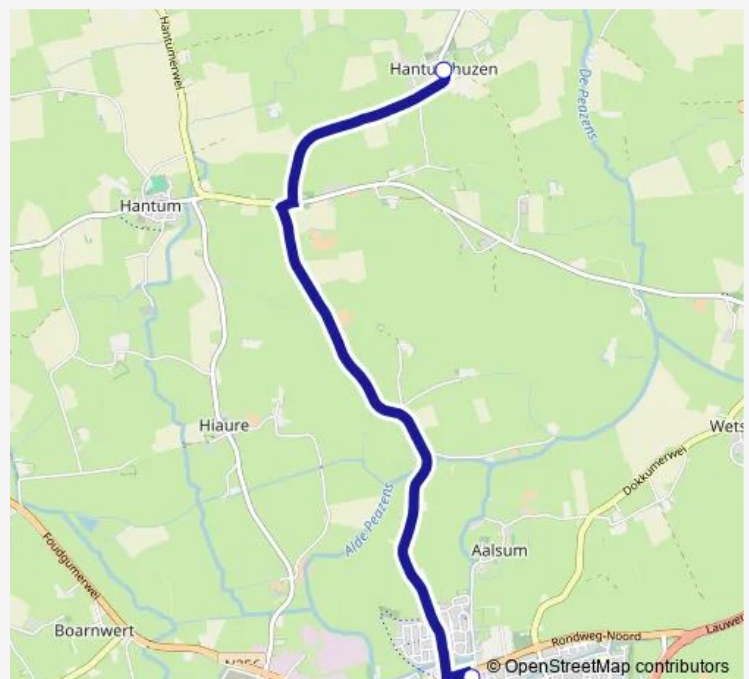

**Route schedule**

Hantumhuzen, Hantumhuzen — Dokkum, Busstation (Perron D)

|           |             |
|-----------|-------------|
| Monday    | 06:15-21:15 |
| Tuesday   | 06:15-21:15 |
| Wednesday | 06:15-21:15 |
| Thursday  | 06:15-21:15 |
| Friday    | 06:15-21:15 |
| Saturday  | 07:15-21:15 |
| Sunday    | 09:15-21:15 |

**Route info**

Direction: Hantumhuzen, Hantumhuzen

Stops: 2

Trip Duration: 0 hour 10 min