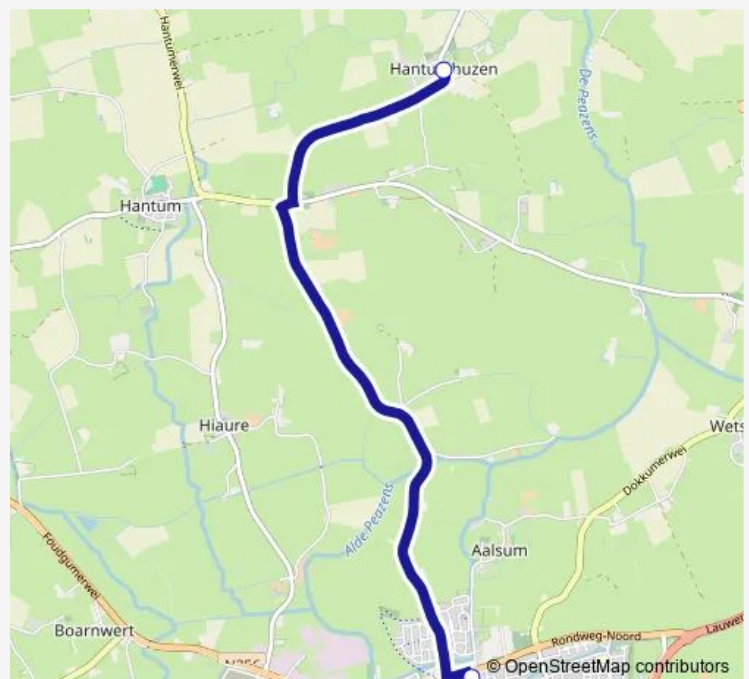

**Route schedule**

Dokkum, Busstation (Perron D) — Hantumhuzen, Hantumhuzen

Monday	07:35-22:35
Tuesday	07:35-22:35
Wednesday	07:35-22:35
Thursday	07:35-22:35
Friday	07:35-22:35
Saturday	08:35-22:35
Sunday	10:35-22:35

**Route info**

Direction: Dokkum, Busstation (Perron D)

Stops: 2

Trip Duration: 0 hour 10 min

■ 7041 — Hantumhuzen - Dokkum Busstation

**Direction**

Hantumhuzen, Hantumhuzen — Dokkum, Busstation (Perron D)

2 stops