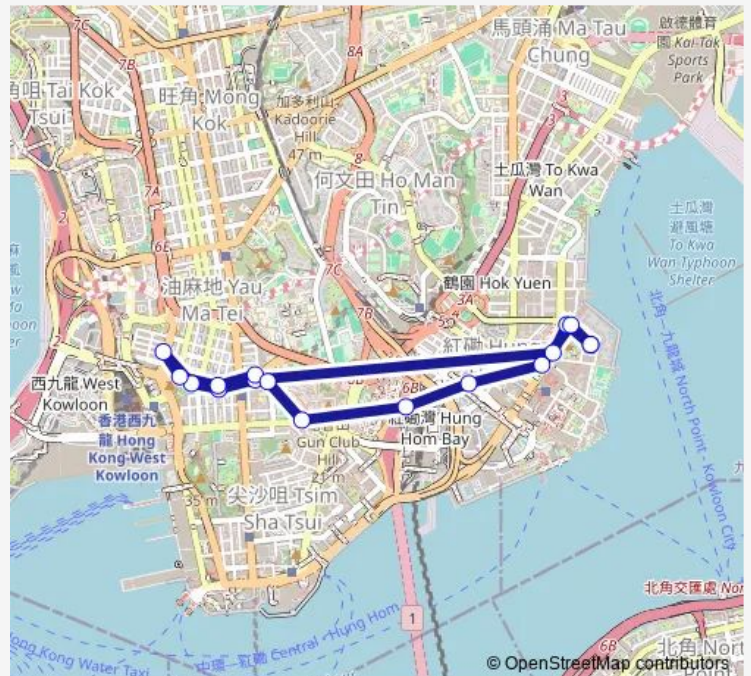

Laguna Verde Public Transport Terminus|Laguna Verde BUS Terminus

TAI WAN Road East, Near Hutchison Park

Hung HOM Road, Near Hutchison Park

Jordan Road, Near Kowloon Union Church

Jordan Road, Near KAM Shing Building

Jordan Road, Near Luen TAK Building|House NO. 38 Jordan Road|House NO. 38 Jordan Road

Ferry Street, Outside MAN Ying Building|Ferry Street, Near MAN Ying Building

Jordan Road, Near Shui Heung Yuen Apartments

Jordan Road, Near PAK Shing Building

Jordan Road, Near Ultragrace Commercial Building

COX'S ROAD, NEAR CARMEN'S GARDEN

Austin Road, Near Austin Road Substation

ON WAN ROAD, NEAR HUNG HOM STATION

Hung HOM South Road, Near Hung Hong Court, Near Hunghom BAY Centre|Hung HOM South Road, Near Hung Hong Court, Hunghom BAY Centre

Hung HOM Road, Near LOK Wing Building, Whampoa Estate

TAI WAN Road East, Near THE Laguna Mall, Laguna Verde

Route schedule

Laguna Verde Public Transport Terminus|Laguna Verde BUS Terminus — Laguna Verde Public Transport Terminus|Laguna Verde BUS Terminus

Monday	07:30-17:30
Tuesday	07:30-17:30
Wednesday	07:30-17:30
Thursday	07:30-17:30
Friday	07:30-17:30
Saturday	07:30-17:30
Sunday	—

Route info

Direction: Laguna Verde Public Transport Terminus|Laguna Verde BUS Terminus

Stops: 17

Trip Duration: 0 hour 17 min