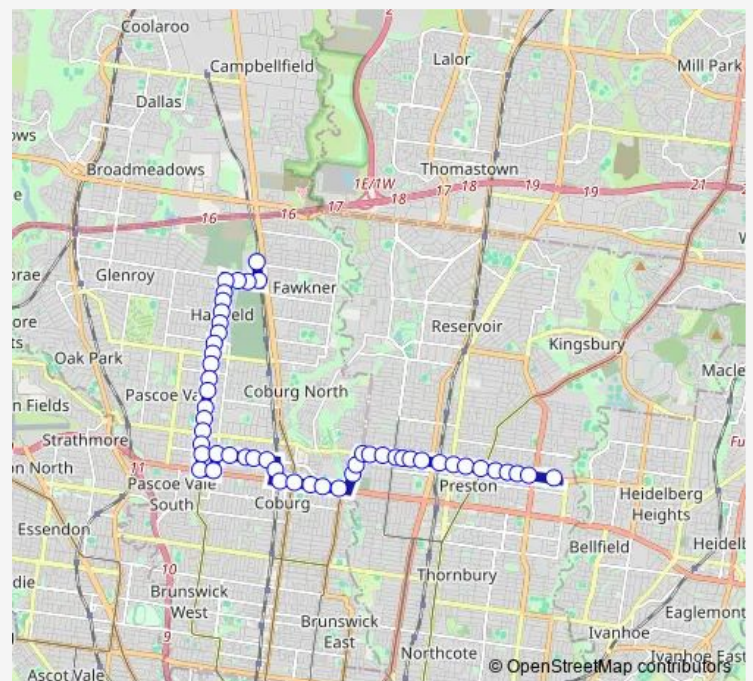

Preston Station/Murray Rd (Preston)

Reidford Ave/Murray Rd (Preston)

Park Ave/Murray Rd (Preston)

Mcdonald St/Murray Rd (Preston)

Gilbert Rd/Murray Rd (Preston)

Charles St/Murray Rd (Preston)

George St/Murray Rd (Preston)

Murray Rd/Elizabeth St (Coburg North)

Eric St/Elizabeth St (Preston)

Raymond St/Elizabeth St (Preston)

Nicholson St/Bell St (Coburg)

Salisbury St/Bell St (Coburg)

Richards St/Bell St (Coburg)

Route schedule

Northland Shopping Centre/Murray Rd (Preston) —
Gowrie Station/Sages Rd (Glenroy)

Monday 06:00-21:19

Tuesday 06:00-21:19

Wednesday 06:00-21:19

Thursday 06:00-21:19

Friday 06:00-21:19

Saturday 06:57-21:16

Sunday 09:16-21:11

Route info

Direction: Northland Shopping Centre/Murray Rd (Preston)

Stops: 52

Trip Duration: 0 hour 43 min

527 — Gowrie - Northland Sc

Coburg PS/Bell St (Coburg)

Coburg Station/Bell St (Coburg)

O'Hea St/Main St (Coburg)