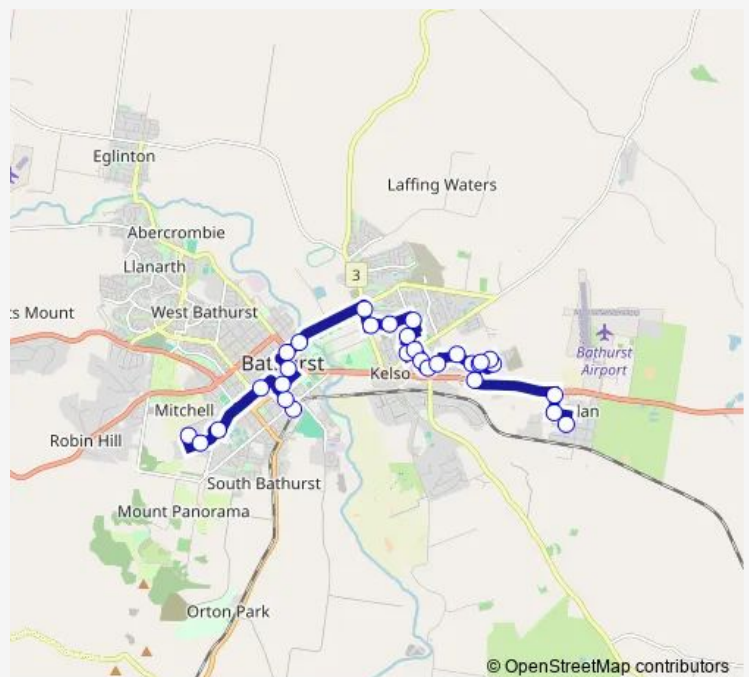

Nelson St At Landseer St

Landseer St At Nile St

Ralph Cameron Park, Frome St

Eugenie St After Christie St

Eugene St At Sydney Rd

Sydney Rd At Nile St

Raglan Coach Stop, Great Western Hwy

Ashworth Dr At Diamond Cl

Bannerman Cres Opp Steel Pl

Boyd St Before View St

Kabbera Bvd After Allambie Bvd

Weeronga Way Before Miriyan Dr

Route schedule

Raglan Public School, Nelson St — Tafe NSW Bathurst, Main Entrance, Panorama Av

Monday	06:55
Tuesday	06:55
Wednesday	06:55
Thursday	06:55
Friday	06:55
Saturday	06:55
Sunday	—

Route info

Direction: Raglan Public School, Nelson St

Stops: 40

Trip Duration: 0 hour 46 min

527 — Charles Sturt University to Raglan via Kelso

Ilumba Way At Gordon Cl

Jagoe Dr After Rosemount Av

Tandora St Before Gilmour St

Gilmour St Opp Trinity Heights Shopping Centre

George St Before Durham St

Bathurst City, Howick St, Stand B

Bentinck St At Princes St