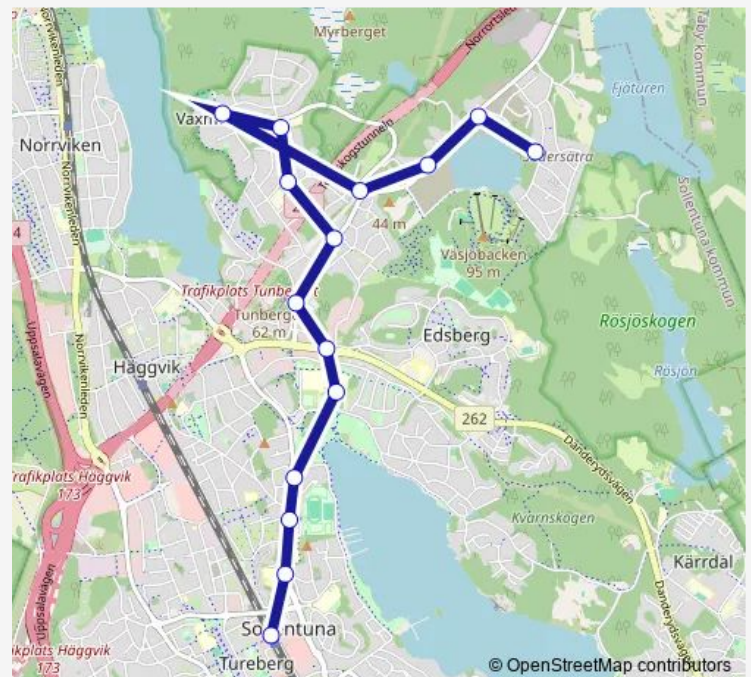

### Route schedule

Sollentuna station — Södersätra

Monday 00:16-23:17

Tuesday 00:15-23:15

Wednesday 00:15-23:15

Thursday 00:15-23:17

Friday 00:15-23:17

Saturday 00:15-23:17

### Route info

Direction: Sollentuna station

Stops: 15

Trip Duration: 0 hour 23 min