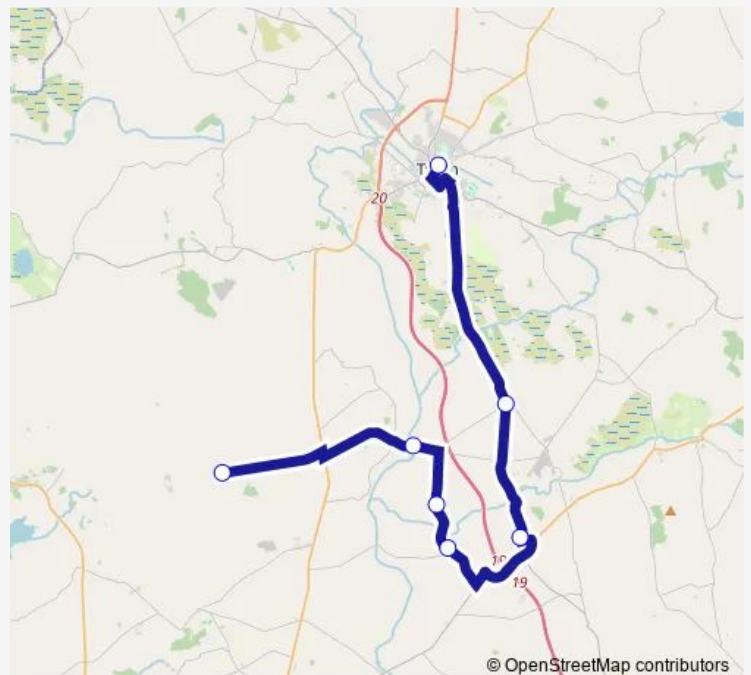

Bus 527 Kilcurriff - Tourist Office, Seapoint Promenade

[Go to website](#)

Direction

Glennaneeny — Tuam O'Toole's

7 stops

[Open route schedule](#)

Glennaneeny

Corofin

Ardskea More

Bullaun

Annagh

Ballynastuckaun

Tuam O'Toole's

Route schedule

Glennaneeny — Tuam O'Toole's

Monday	—
Tuesday	—
Wednesday	—
Thursday	—
Friday	—
Saturday	09:00
Sunday	—

Route info

Direction: Glennaneeny

Stops: 7

Trip Duration: 0 hour 45 min

© OpenStreetMap contributors

■ 527 — Kilcurriff - Tourist Office, Seapoint Promenade

BusMaps

Direction

Direction: Glennaneeny

Stops: 7

Trip Duration: 1 hour 20 min

Direction

Salthill Upper — Glennaneeny

7 stops

[Open route schedule](#)

Salthill Upper