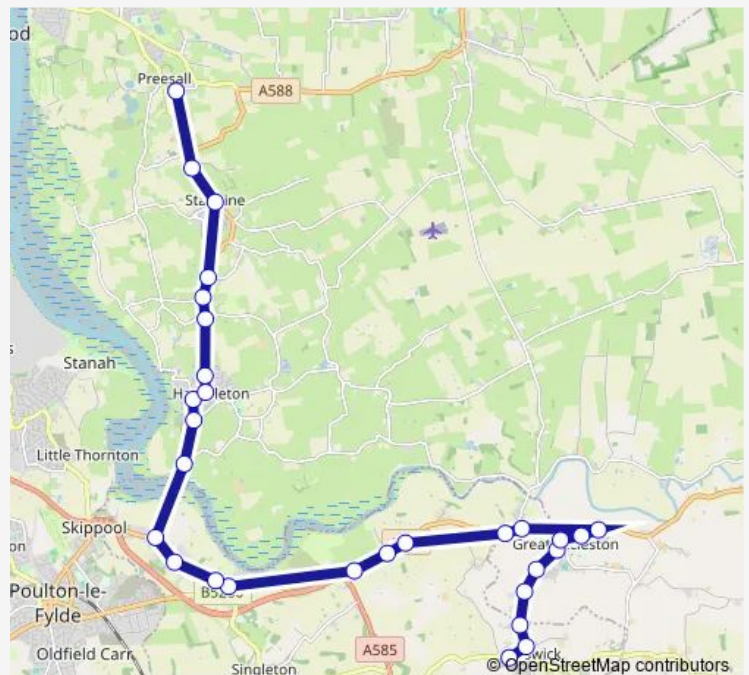

Shard Bridge Inn

Green Meadow Lane

Shovels Inn

Route schedule

Ship Inn — St Aidan's CETC

Monday 07:40

Tuesday 07:40

Wednesday 07:40

Thursday 07:40

Friday 07:40

Saturday —

Sunday —

Route info

Direction: Ship Inn

Stops: 29

Trip Duration: 0 hour 45 min

St Aidan's CETC

Direction

St Aidan's CETC — Ship Hotel

30 stops

[Open route schedule](#)

St Aidan's CETC

Mill House

Cemetery Lane

Direction: St Aidan's CETC

Stops: 30

Trip Duration: 0 hour 35 min

Admarsh Drive

Great Eccleston CEPS

Langtree Lane

Highbury Gate

Ship Hotel