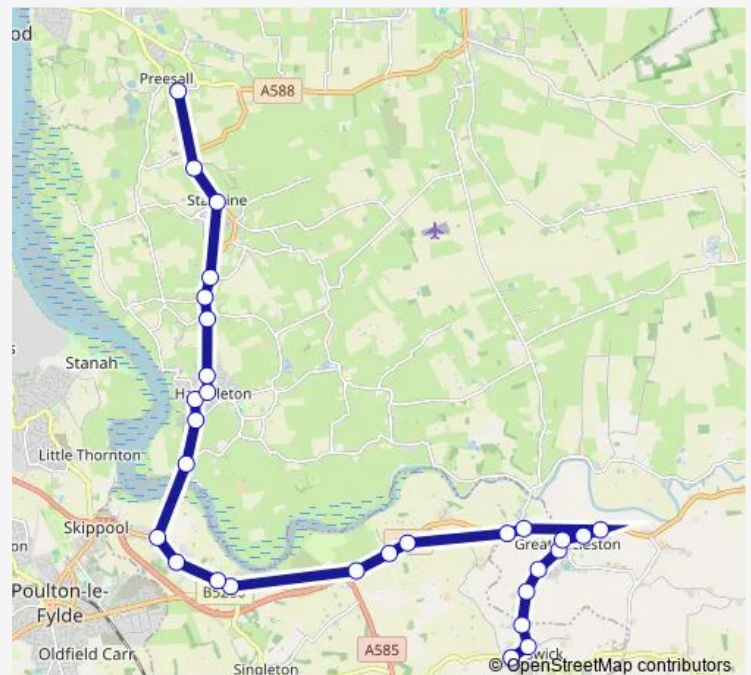

Shard Bridge Inn

Green Meadow Lane

Shovels Inn

Route schedule

Ship Inn — St Aidan's CETC

Monday 07:40

Tuesday 07:40

Wednesday 07:40

Thursday 07:40

Friday 07:40

Saturday —

Sunday —

Route info

Direction: Ship Inn

Stops: 29

Trip Duration: 0 hour 45 min

527 — Elswick - Preesall ST Aidans CETC

BusMaps

Ryecroft Corner

Rydal Road

Sower Carr Lane

Staynall Lane

Neds Lane

Seven Stars

Moss House Lane

St Aidan's CETC

Direction

St Aidan's CETC — Ship Hotel

30 stops

[Open route schedule](#)

St Aidan's CETC

Mill House