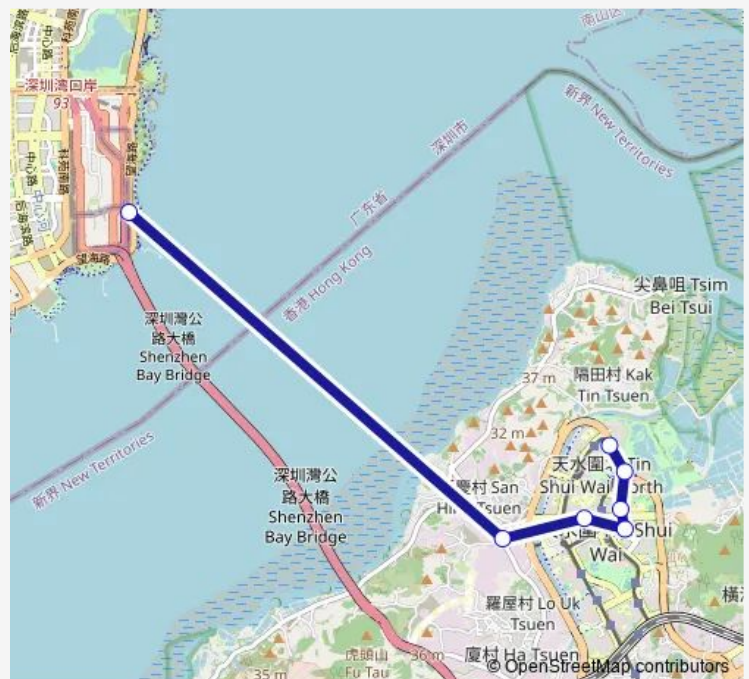

Ping HA Road, Near 榮江園

Shenzhen BAY Port

### Route schedule

Wetland Park Road, Near Grandeur Terrace Block 6 — Shenzhen BAY Port

Monday	06:20-16:00
Tuesday	06:20-16:00
Wednesday	06:20-16:00
Thursday	06:20-16:00
Friday	06:20-16:00
Saturday	06:00
Sunday	06:00

### Route info

Direction: Wetland Park Road, Near Grandeur Terrace Block 6

Stops: 7

Trip Duration: 0 hour 26 min

618b Bus time schedules and route maps are available in an offline PDF at [busmaps.com](https://busmaps.com). Use the [busmaps.com](https://busmaps.com) website to see live bus times, train schedule or subway schedule, and step-by-step directions for all public transit in Yuen Long