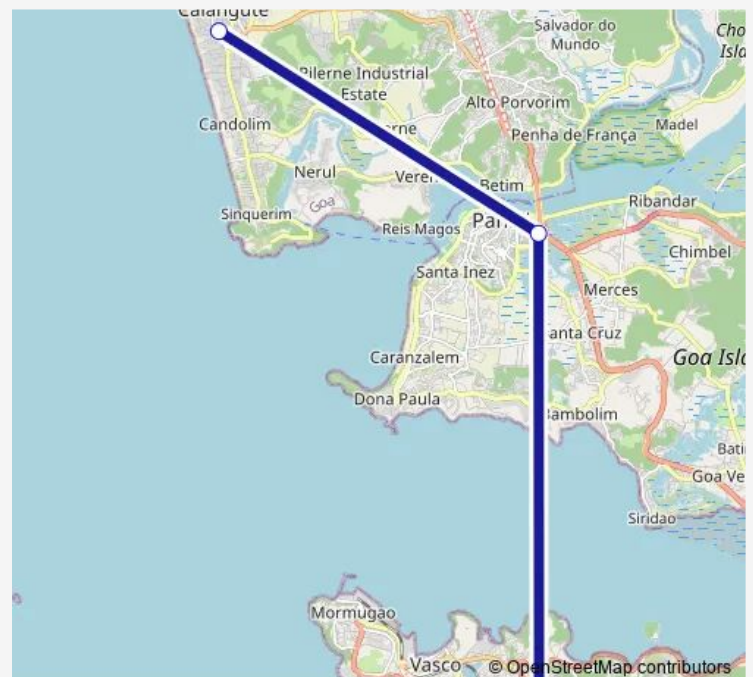

Bus VSD43 Airport - Calangute via Panaji

[Go to website](#)

Direction

Dabolim Airport Terminal — Calangute Football Ground

3 stops

[Open route schedule](#)

Dabolim Airport Terminal

Panaji KTC Bus Stand

Calangute Football Ground

Route schedule

Dabolim Airport Terminal — Calangute Football Ground

Monday 07:30-16:00

Tuesday 07:30-16:00

Wednesday 07:30-16:00

Thursday 07:30-16:00

Friday 07:30-16:00

Saturday 07:30-16:00

Sunday 07:30-16:00

Route info

Direction: Dabolim Airport Terminal

Stops: 3

Trip Duration: 1 hour 30 min

■ VSD43 — Airport - Calangute via Panaji