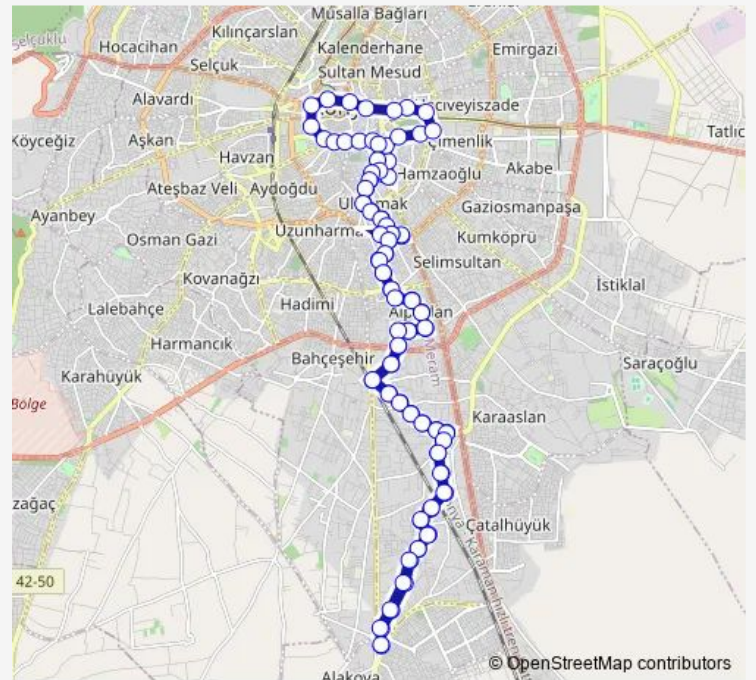

Bolu

**Route schedule**

Alakova SON Durak — Alakova SON Durak

Monday	06:05-00:05 <sup>+1</sup>
Tuesday	06:05-00:05 <sup>+1</sup>
Wednesday	06:05-00:05 <sup>+1</sup>
Thursday	06:05-00:05 <sup>+1</sup>
Friday	06:05-00:05 <sup>+1</sup>
Saturday	06:05-23:55
Sunday	07:30-00:25 <sup>+1</sup>

**Route info**

Direction: Alakova SON Durak

Stops: 109

Trip Duration: 1 hour 34 min

■ 24-A — Ziya Barlas - Ziya Barlas

**BusMaps**

Akseki

Karaçayir