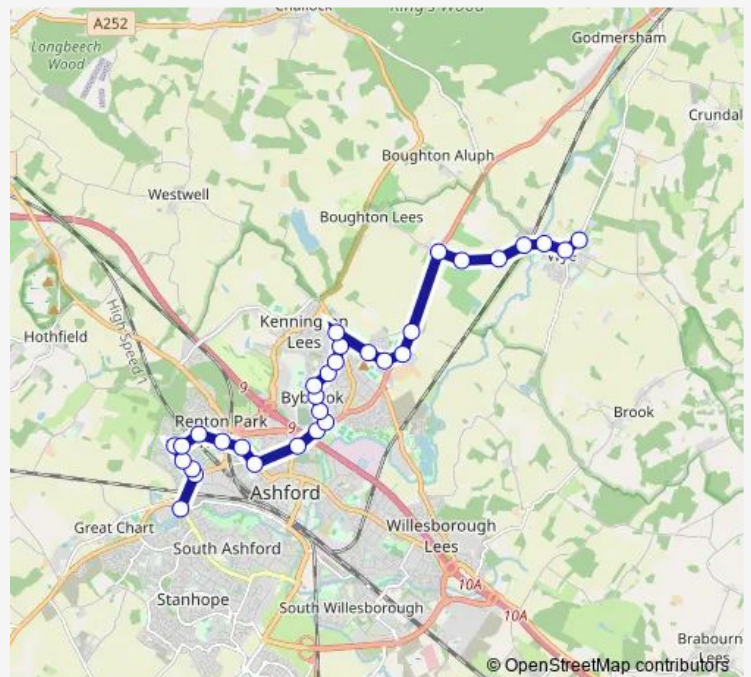

### Direction

Matalan — Wye Free School

31 stops

[Open route schedule](#)

- Matalan
- Loudon Way
- East Lodge Road
- Springwood Drive
- Heartwood Drive
- Evergreen Way
- Repton Manor School
- Waitrose
- Highworth School
- Catholic Church
- Heathfield Road
- Bybrook Barn
- Rylands Road
- Tadworth Road
- Nine Acres
- Bockhanger Parade Shops
- Grasmere Road
- Meadowbrook Road
- Upper Vicarage Road
- The Rose
- The Street

### Route schedule

Matalan — Wye Free School

Monday	07:45
Tuesday	07:45
Wednesday	07:45
Thursday	07:45
Friday	07:45
Saturday	—
Sunday	—

### Route info

Direction: Matalan

Stops: 31

Trip Duration: 0 hour 40 min

■ WS1 — South Ashford - Wye Free School

Tritton Fields

East Mountain Lane

The Old Mill

Kempe's Corner

Redhouse

Spring Grove School

Railway Station

Abbots Walk

Church

Wye Free School