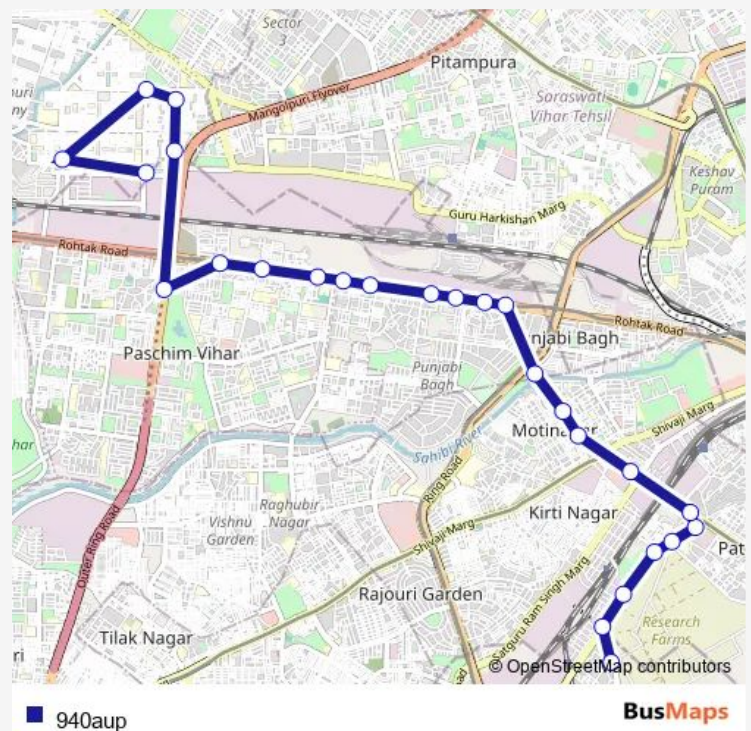

Multan Nagar

Paschim Vihar Market

Peera Garhi Depot

Route schedule

Inderpuri Krishi Kunj Terminal — Q Block Mangol Puri Terminal

Monday 06:49-22:25

Tuesday 06:49-22:25

Wednesday 06:49-22:25

Thursday 06:49-22:25

Friday 06:49-22:25

Saturday 06:49-22:25

Sunday 06:49-22:25

Route info

Direction: Inderpuri Krishi Kunj Terminal

Stops: 26

Trip Duration: 0 hour 56 min

B Block Mangol Puri

E Block Mangol Puri

PS Mangol Puri

T Block Mangol Puri

Q Block Mangol Puri Terminal

940aup Bus time schedules and route maps are available in an offline PDF at busmaps.com. Use the busmaps.com website to see live bus times, train schedule or subway schedule, and step-by-step directions for all public transit in New Delhi