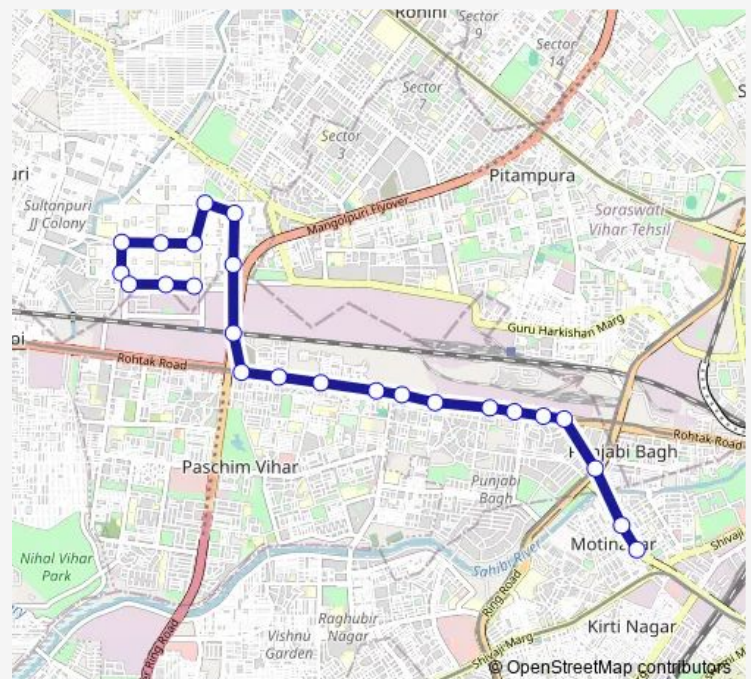

Thursday 06:34-13:31

Friday 06:34-13:31

Saturday 06:34-13:31

Sunday 06:34-13:31

Route info

Direction: Karampura Terminal

Stops: 24

Trip Duration: 0 hour 40 min

■ 940aup

T Block Mangol Puri

Durlabh Nath Vatika Mangol Puri

Q-Block Mangolpuri

940aup Bus time schedules and route maps are available in an offline PDF at busmaps.com. Use the busmaps.com website to see live bus times, train schedule or subway schedule, and step-by-step directions for all public transit in New Delhi