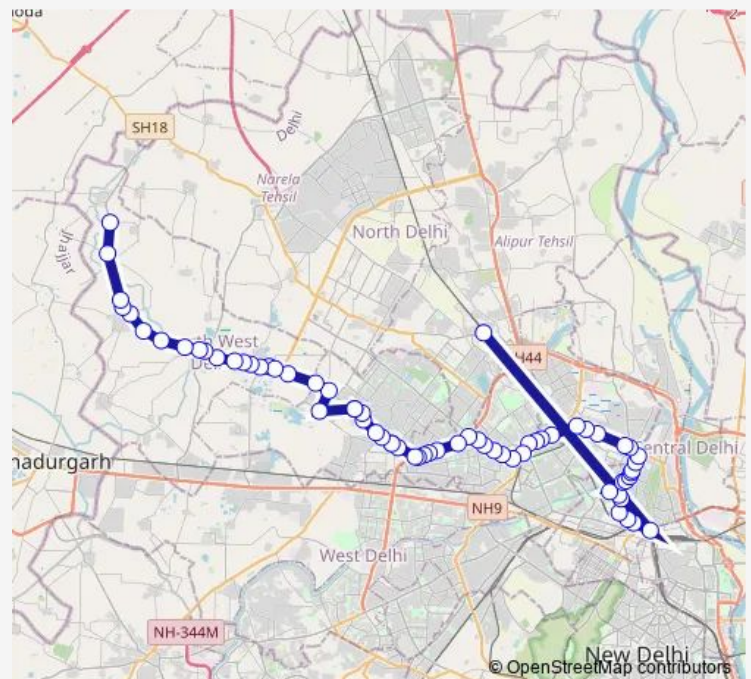

Model Town lii

Azadpur Metro Station

Shalimar Bagh (Ring Road)

Route schedule

Badli Railway Staion — JAT Khor

Monday 07:25-23:30

Tuesday 07:25-23:30

Wednesday 07:25-23:30

Thursday 07:25-23:30

Friday 07:25-23:30

Saturday 07:25-23:30

Sunday 07:25-23:30

Route info

Direction: Badli Railway Staion

Stops: 67

Trip Duration: 3 hour 20 min