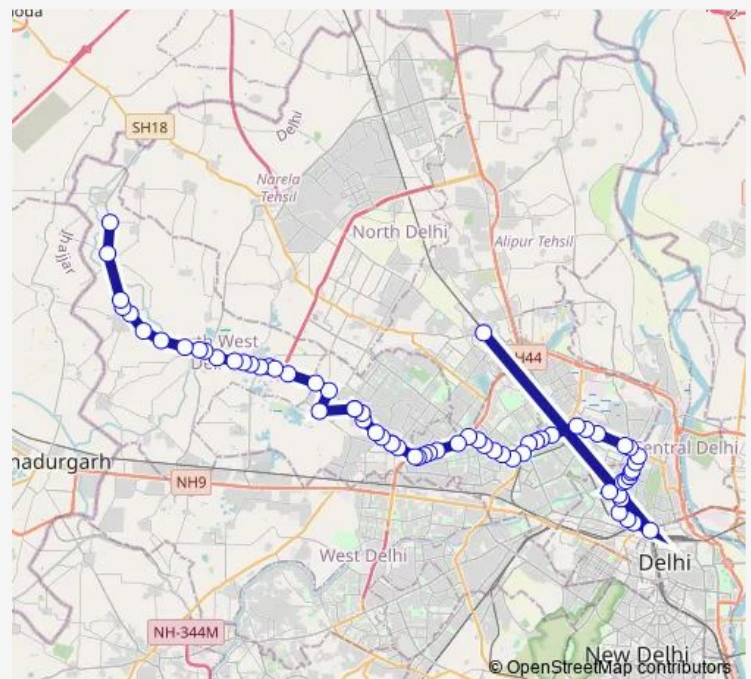

Model Town lii

Azadpur Metro Station

Shalimar Bagh (Ring Road)

Route schedule

Badli Railway Staion — JAT Khor

Monday 07:25-23:30

Tuesday 07:25-23:30

Wednesday 07:25-23:30

Thursday 07:25-23:30

Friday 07:25-23:30

Saturday 07:25-23:30

Sunday 07:25-23:30

Route info

Direction: Badli Railway Staion

Stops: 67

Trip Duration: 3 hour 20 min