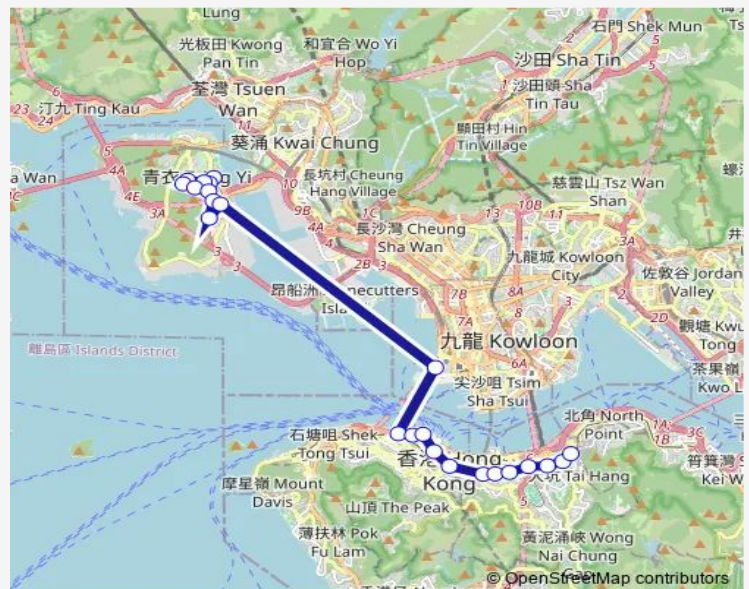

[Kmb+Ctb] Ching FU Court/
Ching FU Court, Tsing Yi Road[[Kmb] Ching FU Court

[Kmb+Ctb] Ching TAO House Cheung Ching Estate/
Ching TAO House Cheung Ching Estate, Tsing Yi Road

Route schedule

[Kmb+Ctb] Greenfield Garden/
Greenfield Garden, Tsing Yi Heung SZE WUI Road[[Kmb] Greenfield Garden][Lwb] Greenfield Garden — [Ctb] TIN HAU Station[[Kmb+Ctb] Causeway BAY (TIN HAU) BUS Terminus/
Tin HAU Station[[Kmb] Causeway BAY (TIN HAU) BUS Terminus

Monday	08:04-08:15
Tuesday	08:04-08:15
Wednesday	08:04-08:15
Thursday	08:04-08:15
Friday	08:04-08:15
Saturday	—
Sunday	—

Route info

Direction: [Kmb+Ctb] Greenfield Garden/
Greenfield Garden, Tsing Yi Heung SZE WUI Road[[Kmb] Greenfield Garden][Lwb] Greenfield Garden

Stops: 23

Trip Duration: 1 hour 1 min

ing YI Road[[Kmb] Ching TAO House Cheung Ching Estate[[Lwb] Ching TAO House Cheung Ching Est.

[Ctb] Western Harbour Crossing BUS-BUS Interchange[[Kmb+Ctb] Western Harbour Tunnel BBI/
Western Harbour Crossing BUS-BUS Interchange[[Kmb] Western Harbour Tunnel Bbi