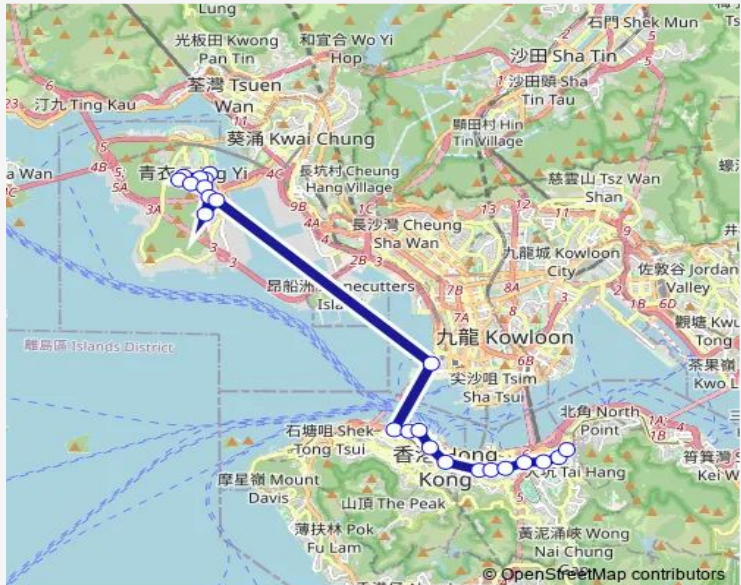

[Kmb+Ctb] Cheung Ching BUS Terminus/
Cheung Ching Estate, Ching Hong Road[[Kmb] Cheung Ching BUS Terminus][Lwb] Cheung Ching BUS Terminus

[Kmb+Ctb] Ching WAI House Cheung Ching Estate/
Ching WAI House Cheung Ching Estate, Ching Hong Road[[Kmb] Ching WAI House Cheung Ching Estate][Lwb] Ching WAI House Cheung Ching Estate

[Kmb+Ctb] Ching FU Court/
Ching FU Court, Tsing Yi Road[[Kmb] Ching FU Court

[Kmb+Ctb] Ching TAO House Cheung Ching Estate/
Ching TAO House Cheung Ching Estate, Tsing Yi Road

Route schedule
 [Kmb+Ctb] Greenfield Garden/
Greenfield Garden, Tsing Yi Heung SZE WUI Road[[Kmb] Greenfield Garden][Lwb] Greenfield Garden — [Ctb] TIN HAU Station[[Kmb+Ctb] Causeway BAY (TIN HAU) BUS Terminus/
Tin HAU Station[[Kmb] Causeway BAY (TIN HAU) BUS Terminus

Monday	08:04-08:15
Tuesday	08:04-08:15
Wednesday	08:04-08:15
Thursday	08:04-08:15
Friday	08:04-08:15
Saturday	—
Sunday	—

Route info
 Direction: [Kmb+Ctb] Greenfield Garden/
Greenfield Garden, Tsing Yi Heung SZE WUI Road[[Kmb] Greenfield Garden][Lwb] Greenfield Garden
 Stops: 23
 Trip Duration: 1 hour 6 min