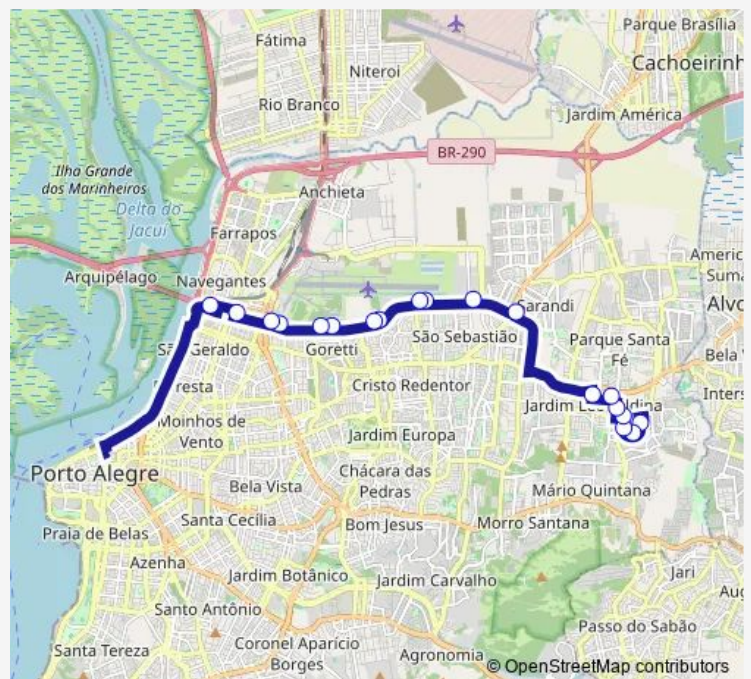

### Route schedule

Wolfram Metzler 830 — DF 253 Ginásio DE Esportes Arthur Winclert

Monday 06:04-19:00

Tuesday 06:04-19:00

Wednesday 06:04-19:00

Thursday 06:04-19:00

Friday 06:04-19:00

Saturday —

### Route info

Direction: Wolfram Metzler 830

Stops: 19

Trip Duration: 0 hour 40 min

R62 — Rapida Rubem Berta

**Direction**

SERTORIO — Wolfram Metzler 881

21 stops