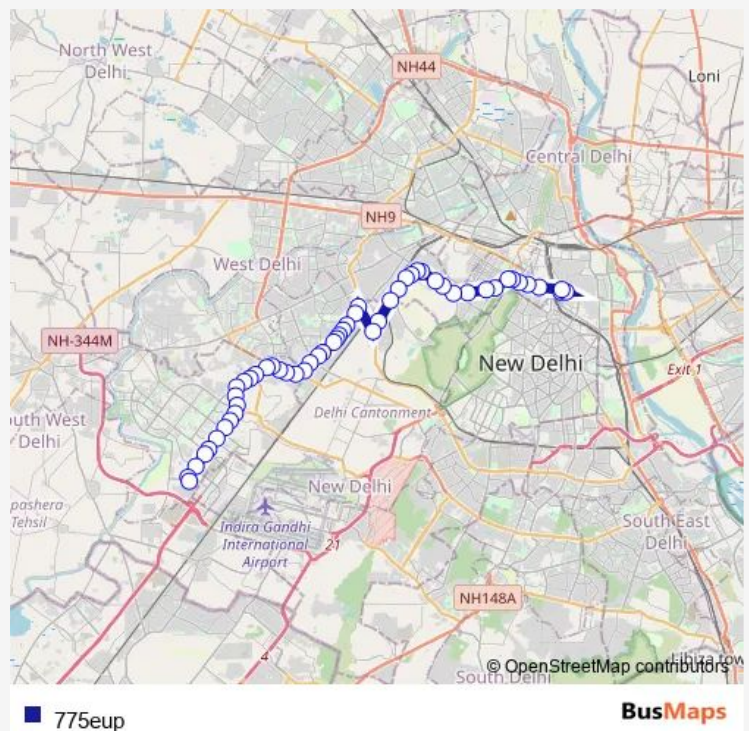

Bentex

Loha Mandi

Payal Cinema

Route schedule

New Delhi Railway Station Gate 2 — Pochan Pur Village Dwarka Sec 23

Monday 06:40-21:15

Tuesday 06:40-21:15

Wednesday 06:40-21:15

Thursday 06:40-21:15

Friday 06:40-21:15

Saturday 06:40-21:15

Sunday 06:40-21:15

Route info

Direction: New Delhi Railway Station Gate 2

Stops: 53

Trip Duration: 1 hour 38 min