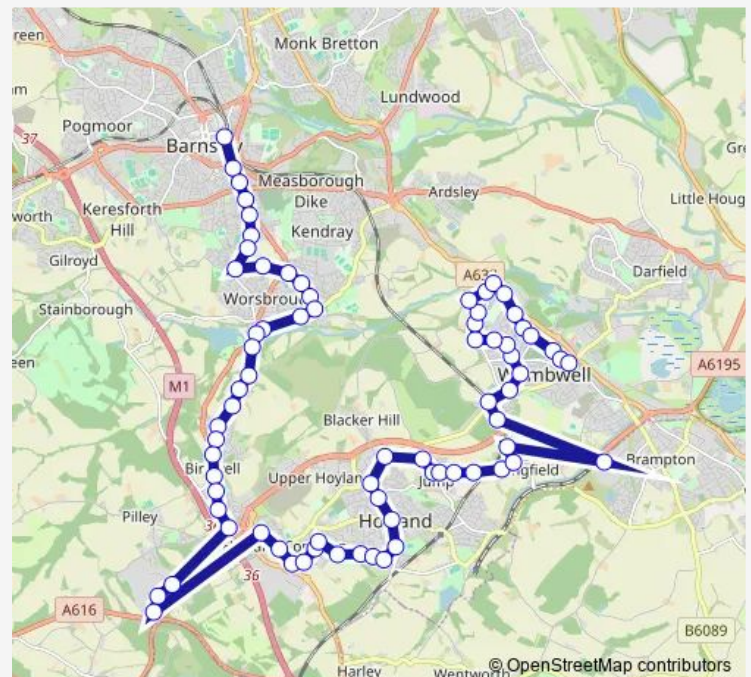

Copeland Road/Foley Avenue

Hough Lane/Copeland Road

Hough Lane/Roberts Street

Hemingfield Road/Wood Walk

Route schedule

Station Road/Smith Street — Barnsley Interchange/A3

Monday 20:38

Tuesday 20:38

Wednesday 20:38

Thursday 20:38

Friday 20:38

Saturday 20:38

Sunday 08:38-20:38

Route info

Direction: Station Road/Smith Street

Stops: 77

Trip Duration: 1 hour 12 min

67c — Barnsley - Wombwell

Hemingfield Road/Dearne Valley Parkway

Corton Wood/Dearne Valley Parkway

Hemingfield Road/Mellwood Grove

Hemingfield Road/Ellis Court

Cemetery Road/Lady Croft Lane

Friday 04:45-19:17

Saturday 06:32-19:17

Sunday 07:17-19:17

Route info

Direction: Barnsley Interchange/A3

Stops: 74

Trip Duration: 1 hour 22 min

Sheffield Road/The Walk