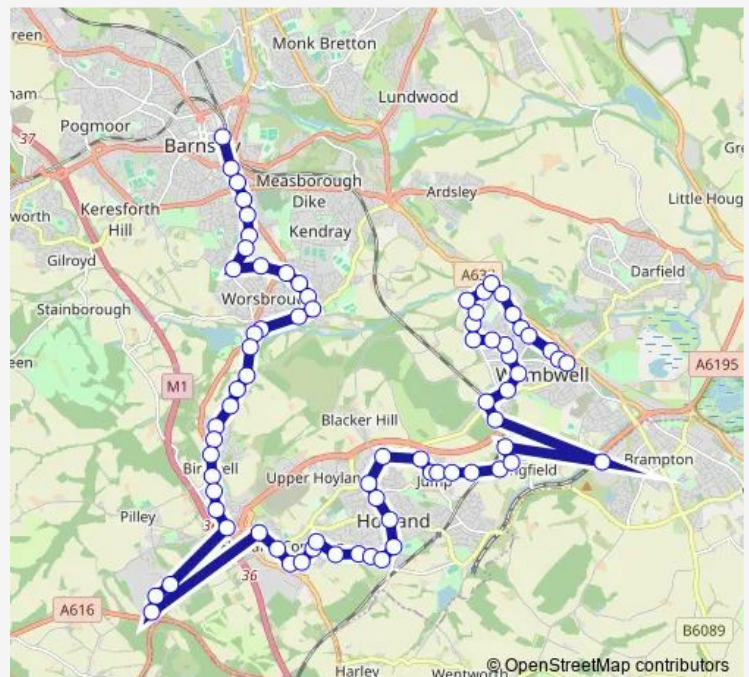

Copeland Road/Foley Avenue

Hough Lane/Copeland Road

Hough Lane/Roberts Street

Hemingfield Road/Wood Walk

Route schedule

Station Road/Smith Street — Barnsley Interchange/A3

Monday 20:38

Tuesday 20:38

Wednesday 20:38

Thursday 20:38

Friday 20:38

Saturday 20:38

Sunday 08:38-20:38

Route info

Direction: Station Road/Smith Street

Stops: 77

Trip Duration: 1 hour 17 min

67c — Barnsley - Wombwell

Hemingfield Road/Dearne Valley Parkway

Corton Wood/Dearne Valley Parkway

Hemingfield Road/Mellwood Grove

Hemingfield Road/Ellis Court

Cemetery Road/Lady Croft Lane

Friday 04:45-19:17

Saturday 06:32-19:17

Sunday 07:17-19:17

Route info

Direction: Barnsley Interchange/A3

Stops: 74

Trip Duration: 1 hour 13 min

Sheffield Road/The Walk