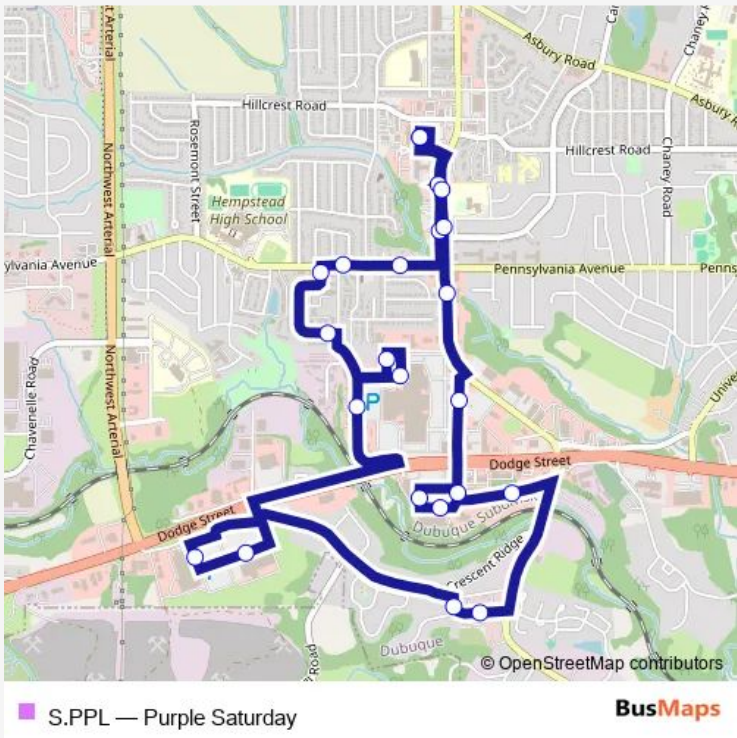

## Bus S.PPL Purple Saturday

[Go to website](#)

**Direction**  
 JFK Circle Transfer — JFK Circle Transfer  
 21 stops  
[Open route schedule](#)

- JFK Circle Transfer
- JFK Rd at Mcdonalds
- JFK Rd at Arby's
- Pennsylvania Ave and Hamblin Ct
- Pennsylvania Ave and Richie Dr
- Wingate Dr and Pennsylvania Ave
- Wingate Dr at Diamond Apts
- Kennedy Mall at West Entrance
- Phoenix Theatres
- Century Dr at Happy Joe's
- Hobby Lobby
- Walmart
- Lowe's
- Hyvee on Dodge St
- Target
- Wacker Dr and Center Grove Dr
- Wacker Dr at Wendy's
- JFK Rd at Jimmy Johns
- JFK Rd and Carter Rd
- JFK Rd at Hoover School
- JFK Circle Transfer

Route schedule  
 JFK Circle Transfer — JFK Circle Transfer

Monday	—
Tuesday	—
Wednesday	—
Thursday	—
Friday	—
Saturday	09:00-17:00
Sunday	—

Route info  
 Direction: JFK Circle Transfer  
 Stops: 21  
 Trip Duration: 0 hour 27 min

**Direction**

undefined — undefined

0 stops

[Open route schedule](#)**Route schedule**

undefined — undefined

Monday	—
Tuesday	—
Wednesday	—
Thursday	—
Friday	—
Saturday	08:30-17:30
Sunday	—

**Route info**

Direction:

The schedule is provided in the local timezone. Times with "(+1)" indicate departures on the next day.

PDF file created on 2025-01-16

2024 BusMaps.com - All Rights Reserved