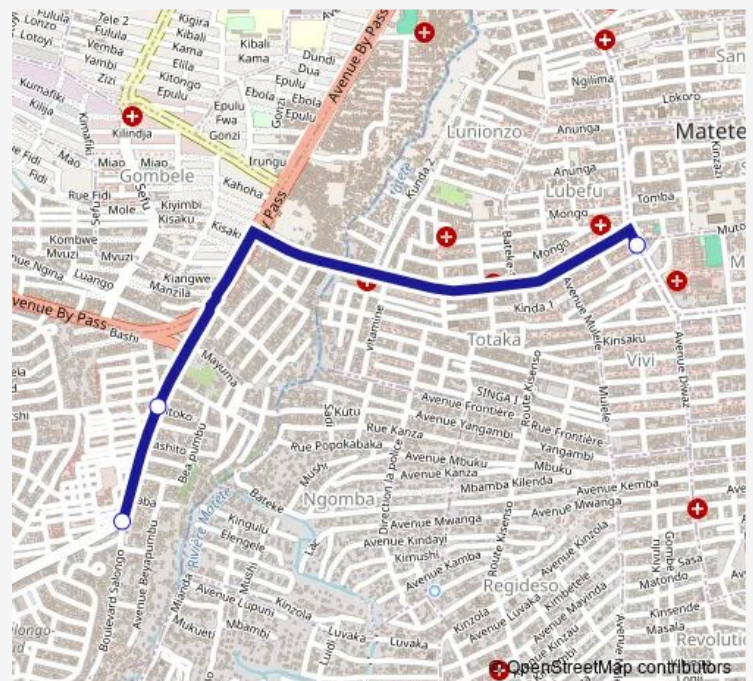

## Bus Matete\_TO\_Salongo

[Go to website](#)

### Direction

unknown — unknown

2 stops

[Open route schedule](#)

unknown

unknown

### Route schedule

unknown — unknown

Monday 17:16

Tuesday 17:16

Wednesday 17:16

Thursday 17:16

Friday 17:16

Saturday —

### Route info

Direction: unknown

Stops: 2

Trip Duration: 0 hour 7 min

Matete\_TO\_Salongo

**Direction**

Inconnu — unknown

3 stops