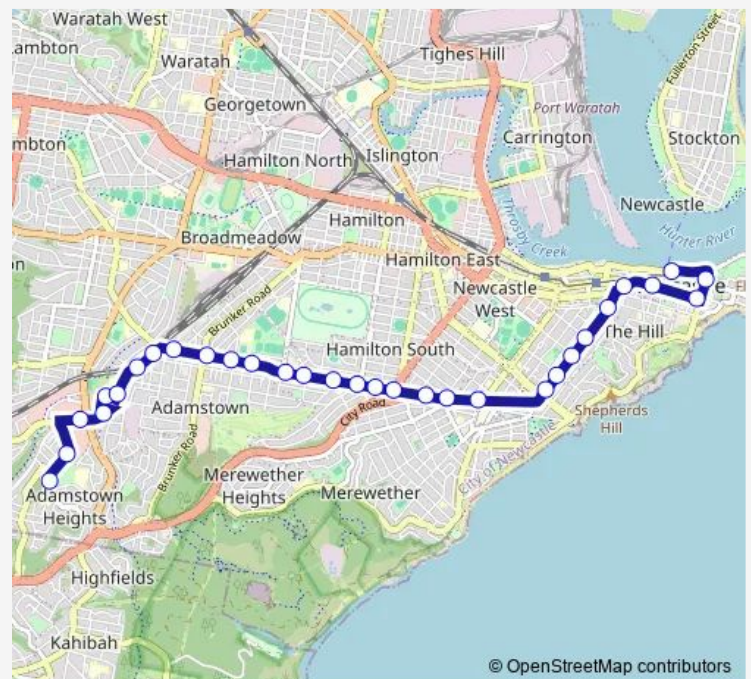

Glebe Rd After Smith St

### Route schedule

Kotara High School, Lexington Pde — Wharf Rd Opp Queens Wharf

Monday 15:15-15:20

Tuesday 15:15-15:20

Wednesday 15:15-15:20

Thursday 15:15-15:20

Friday 15:15-15:20

Saturday —

### Route info

Direction: Kotara High School, Lexington Pde

Stops: 31

Trip Duration: 0 hour 28 min

818 — Kotara High School to Newcastle Stn City Terminus

Junction Fair, Glebe Rd

Darby St After Parkway Av

Darby St At Tooke St