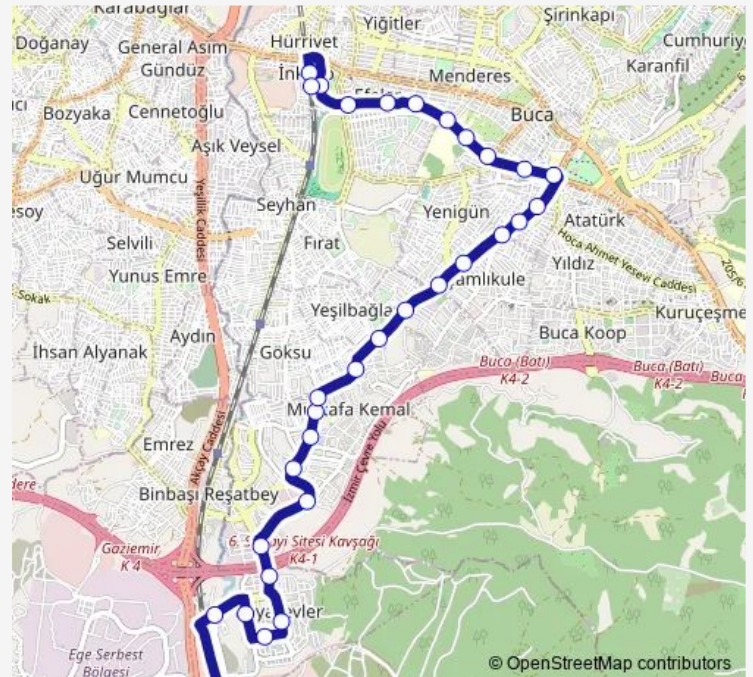

Thursday 00:00-23:00

Friday 00:00-23:00

Saturday 00:00-23:20

Sunday 00:00-23:20

Route info

Direction: Şirinyer Aktarma

Stops: 30

Trip Duration: 0 hour 54 min

Sunday 00:00-23:20

Route info

Direction: Esbař

Stops: 31

Trip Duration: 0 hour 54 min

Vali Rahmi Bey

Buca İlçe Sağlık Müdürlüğü

Koşu Yolu