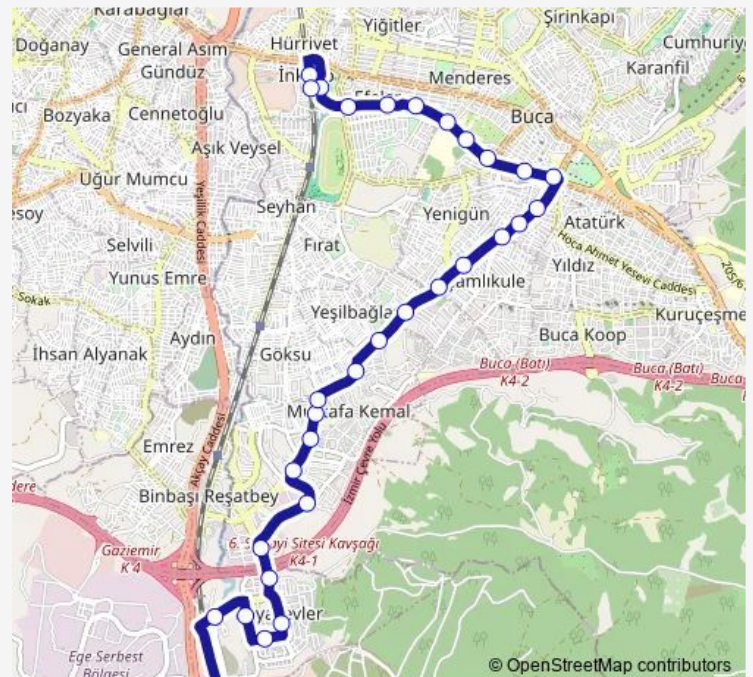

Bus 818 Esbaş Aktarma Merkezi - Şirinyer Aktarma Merkezi

[Go to website](#)

Direction

Şirinyer Aktarma — Esbaş

30 stops

[Open route schedule](#)

Şirinyer Aktarma

Şirinyer Saha

Koşu Yolu

Buca İlçe Sağlık Müdürlüğü

Vali Rahmi Bey

Şehitler Parkı

Buca Devlet Hastanesi

Çevik Bir

Buca Sağlık Ocağı

Buca Üçkuyular Meydan

Eski Sinema

Palmiye

Kozağaç

Vicdan

Selviler

Fırat

Zencefil

Altınevler

Buca Anadolu Lisesi

İnönü Mahallesi Muhtarlık

Kuzucuoğlu

Route schedule

Şirinyer Aktarma — Esbaş

Monday 00:00-23:00

Tuesday 00:00-23:00

Wednesday 00:00-23:00

Thursday 00:00-23:00

Friday 00:00-23:00

Saturday 00:00-23:20

Sunday 00:00-23:20

Route info

Direction: Şirinyer Aktarma

Stops: 30

Trip Duration: 0 hour 54 min

818 — Esbaş Aktarma Merkezi - Şirinyer Aktarma Merkezi

BusMaps