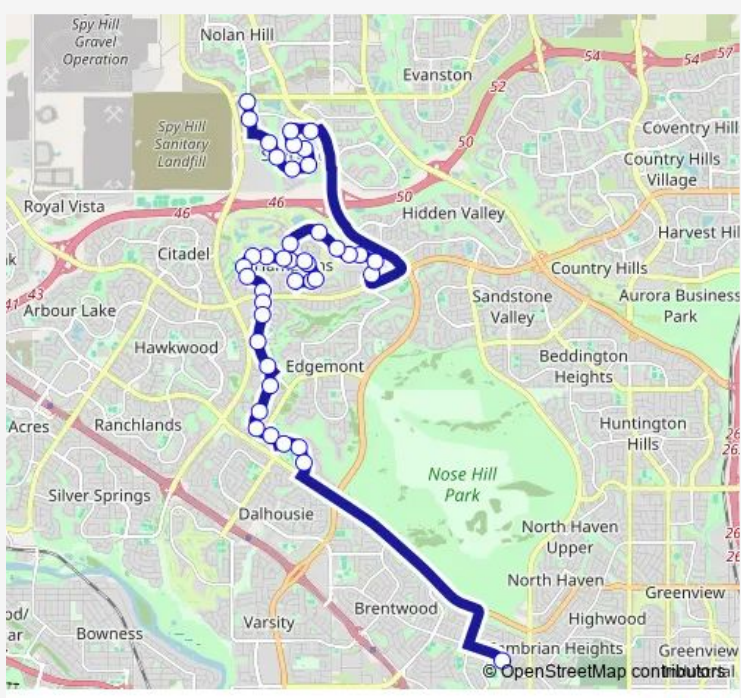

Bus 818 St. Francis/Sherwood/Hamptons/Edgemont

[Go to website](#)

Direction
 EB Northmont DR @ Calandar RD NW — NB Sherview Dr @ Sherwood Bv (North Leg) Nw
 39 stops
[Open route schedule](#)

- EB Northmont DR @ Calandar RD NW
- NB Edgemont DR @ Edgemont HL Nw
- WB Edgemont DR @ Edgemont RD Nw
- NB Edgemont BV @ Edgemont DR Nw
- WB Edgedale DR @ Edgemont BV Nw
- NB Edgedale DR @ Edegehill DR Nw
- NB Edgedale DR @ Edgehill DR Nw
- NB Edgedale DR @ Edgeland RD Nw
- NB Edgepark BV @ Edgebyne CR Nw
- NB Edgepark BV @ Edgepark RI Nw
- NB Edgepark BV @ Edgepark DR Nw
- NB Hamptons BV @ Hampshire CL Nw
- WB Hamptons BV @ Hampshire CI Nw
- NB Hamptons BV @ Hamptons GR Nw
- EB Hamptons BV @ Hamptons SQ Nw
- EB Hamptons BV @ Hamptons GV Nw
- EB Hamptons BV @ Hamptons HE Nw
- EB Hamptons BV @ Hamptons TC Nw
- SB Hamptons BV @ Hampstead WY Nw
- Hamptons Bus Terminal Wb
- NB Hamptons BV @ Hampstead WY Nw

Route schedule
 EB Northmont DR @ Calandar RD NW — NB Sherview Dr @ Sherwood Bv (North Leg) Nw

Monday	15:29
Tuesday	15:29
Wednesday	15:29
Thursday	15:29
Friday	14:33
Saturday	—
Sunday	—

Route info
 Direction: EB Northmont DR @ Calandar RD NW
 Stops: 39
 Trip Duration: 0 hour 40 min

818 — St. Francis/Sherwood/Hamptons/Edgemont **BusMaps**

NB Hamptons BV @ Hamptons TC Nw

NB Hamptons DR @ Hamptons BV Nw

NB Hamptons DR @ Hamptons RI Nw

EB Hamptons DR @ Hamptons HT Nw

EB Hamptons DR @ Hamptons LI Nw

Sunday —

Route info

Direction: SB Sherview DR @ Symons Valley PY Nw

Stops: 41

Trip Duration: 0 hour 53 min

WB Hamptons BV @ Hamptons GV Nw

WB Hamptons BV @ Hamptons SQ Nw

SB Hamptons BV @ Hamptons GR Nw