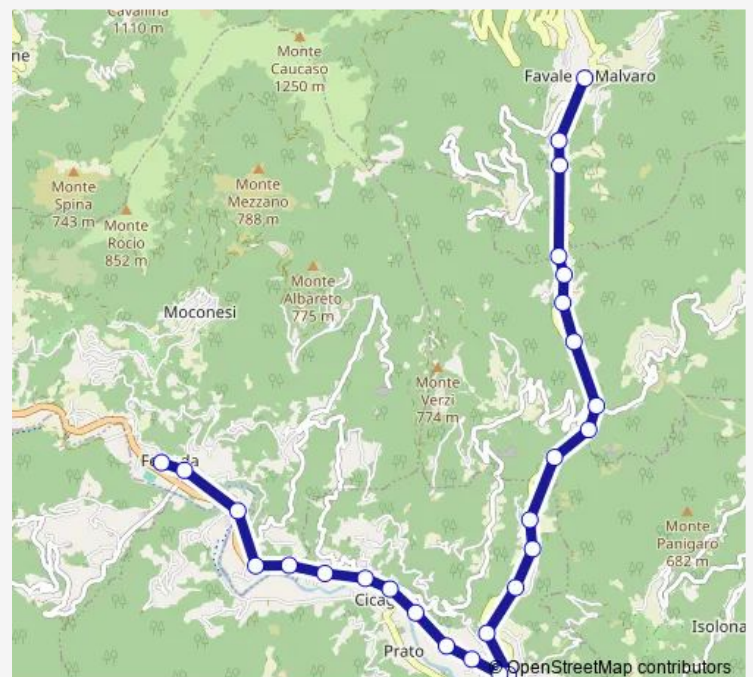

Pianezza

Chiapparino

Monleone civ. 71

Route schedule

Favale Capolinea — Cicagna scuole

Monday 07:35

Tuesday 07:35

Wednesday 07:35

Thursday 07:35

Friday 07:35

Saturday —

Sunday —

Route info

Direction: Favale Capolinea

Stops: 26

Trip Duration: 0 hour 27 min

818

BusMaps

Monleone civ. 34

Monleone - distributore Agip

Via Pianmercato - Ospedaletto

Cicagna garage

Cicagna scuole

Direction