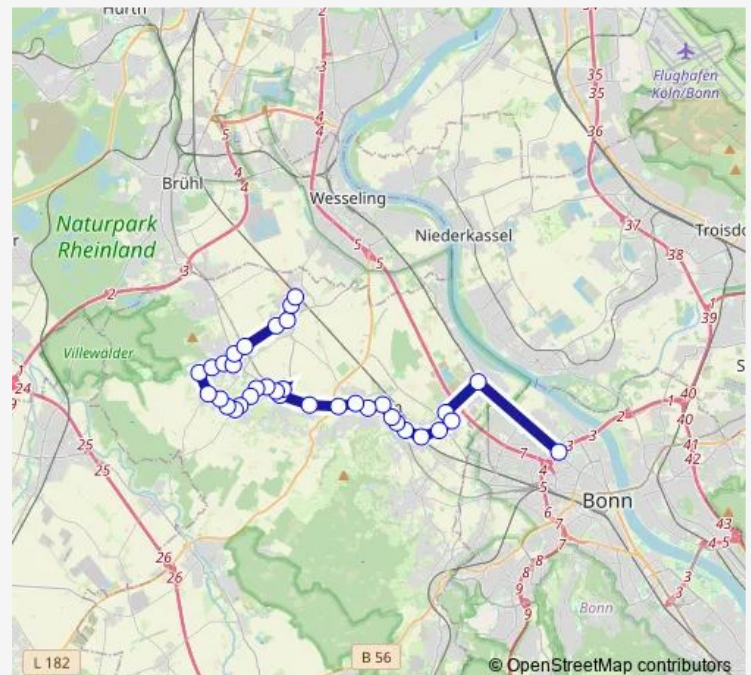

Bornheim Hemberger Str.

### Route schedule

Bonn Am Neuen Lindenhof — Bornheim Sechtem Bf

Monday 05:22-21:42

Tuesday 05:22-21:42

Wednesday 05:22-21:42

Thursday 05:22-21:42

Friday 05:22-21:42

Saturday 07:32-21:42

### Route info

Direction: Bonn Am Neuen Lindenhof

Stops: 32

Trip Duration: 1 hour 4 min

Bornheim Hemmerich Alte Schule

Bornheim Markus-Kirche

Bornheim Hemmergasse

Bornheim Apotheke