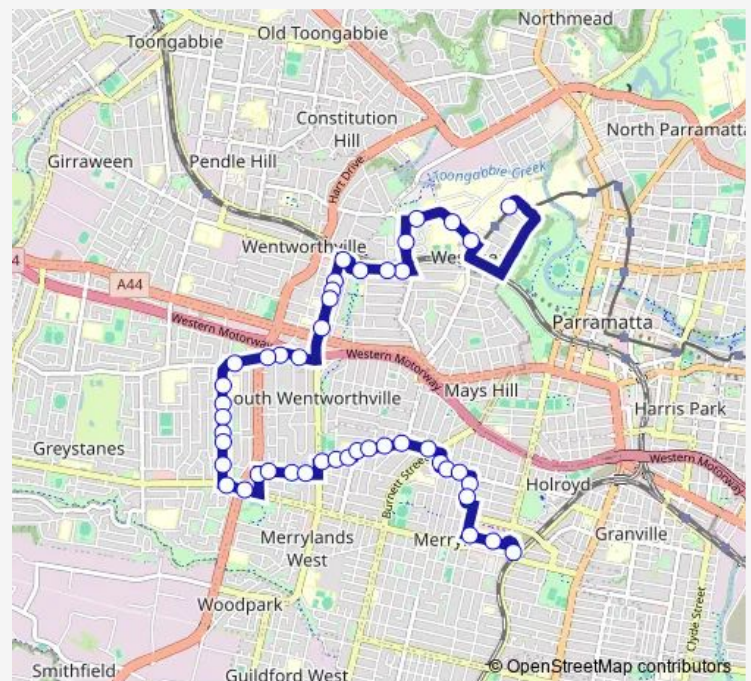

Irrigation Rd Opp Biscayne Av Park

Irrigation Rd Opp Dracic St

Irrigation Rd At Jersey Rd

Ringrose Av At Elm St

Route schedule

Merrylands Interchange, Terminal PI - Stand 1 — Westmead Childrens Hospital, Hawkesbury Rd

Monday 06:41-16:40

Tuesday 06:41-16:40

Wednesday 06:41-16:40

Thursday 06:41-16:40

Friday 06:41-16:40

Saturday —

Sunday —

Route info

Direction: Merrylands Interchange, Terminal PI - Stand 1

Stops: 43

Trip Duration: 0 hour 41 min

818 — Merrylands to Westmead Hospitals

Ringrose Av At Benjamin St

Ringrose Av At Theresa Av

Ringrose Av Opp Ringrose Public School

Station St After Bennett St

Station St Before Pritchard St

Dunmore St At Station St

Veron St Opp Lytton St

51 Veron St

31 Veron St

Veron St Before Bridge Rd

Bridge Rd After Wentworth Av