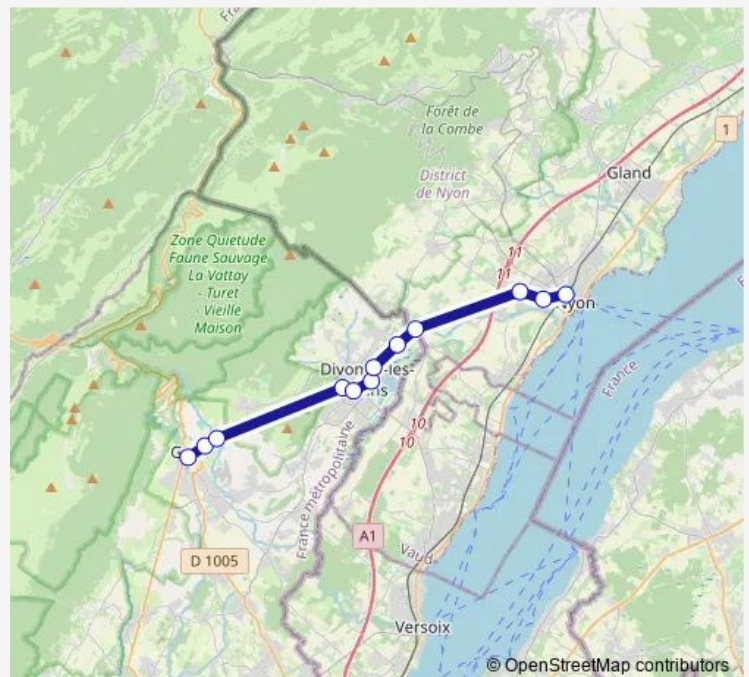

### Direction

Nyon, gare — Gex, centre

12 stops

[Open route schedule](#)

Nyon, gare

Nyon, hôpital

Eysins, Terre-Bonne nord

Crassier, Ancienne Gare

### Route schedule

Nyon, gare — Gex, centre

Monday 06:32-19:02

Tuesday 06:32-19:02

Wednesday 06:32-19:02

Thursday 06:32-19:02

Friday 06:32-19:02

Saturday —

### Route info

Direction: Nyon, gare

Stops: 12

Trip Duration: 0 hour 42 min

## Route info

Direction: Gex, centre

Stops: 12

Trip Duration: 0 hour 43 min