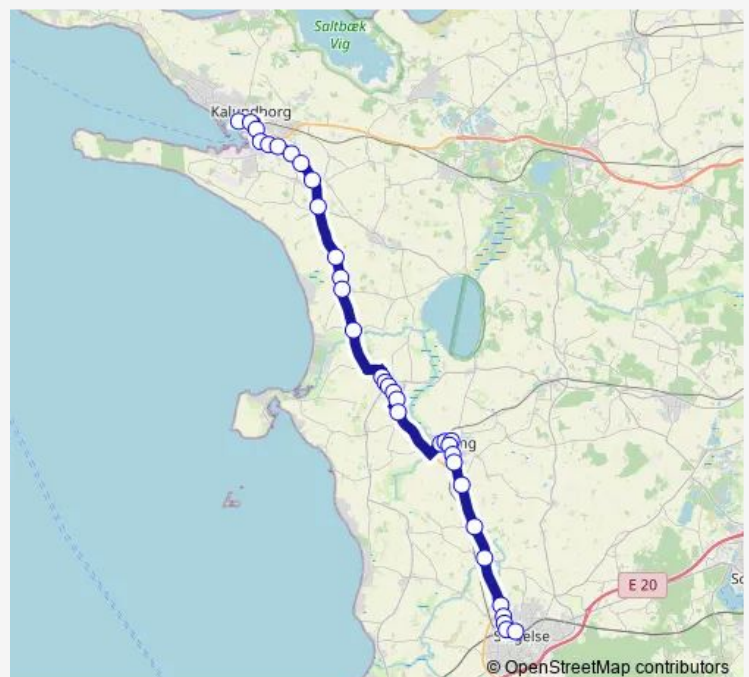

### Route schedule

Kalundborg St. — Slagelse St. (Ndr.Stationsvej)

Monday 04:59-23:11

Tuesday 04:59-23:11

Wednesday 04:59-23:11

Thursday 04:59-23:11

Friday 04:59-23:11

Saturday 07:11-00:11<sup>+1</sup>

### Route info

Direction: Kalundborg St.

Stops: 34

Trip Duration: 0 hour 55 min

■ 430r

BusMaps

Vestergade (Strandvej)

Østergade (Hovedgaden)