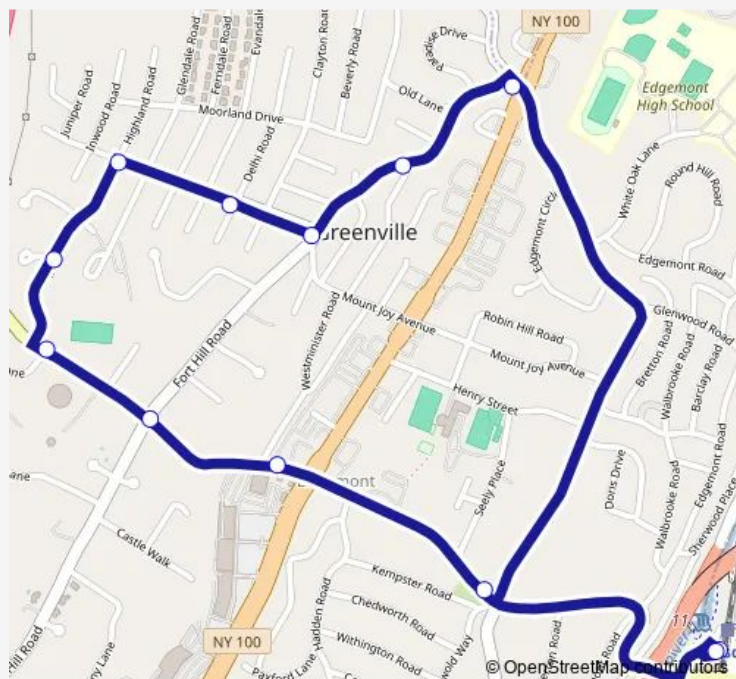

Direction

Scarsdale RR Station West — Scarsdale RR Station West

12 stops

[Open route schedule](#)

Scarsdale RR Station West

Ardsley RD @ OLD Army Rd

Ardsley RD @ Central Park Ave

Ardsley RD @ Fort Hill Rd

Ardsley RD @ Highland Rd

Highland RD @ Laura La

Highland RD @ Longview Dr

Longview DR @ Delhi Rd

Longview DR @ Fort Hill Rd

Fort Hill RD @ Clarendon Rd

Underhill AVE @ Central Park Ave

Scarsdale RR Station West

Route schedule

Scarsdale RR Station West — Scarsdale RR Station West

Monday 06:25-18:52

Tuesday 06:25-18:52

Wednesday 06:25-18:52

Thursday 06:25-18:52

Friday 06:25-18:52

Saturday —

Sunday —

Route info

Direction: Scarsdale RR Station West

Stops: 12

Trip Duration: 0 hour 20 min

0065 Bus time schedules and route maps are available in an offline PDF at busmaps.com. Use the busmaps.com website to see live bus times, train schedule or subway schedule, and step-by-step directions for all public transit in White Plains