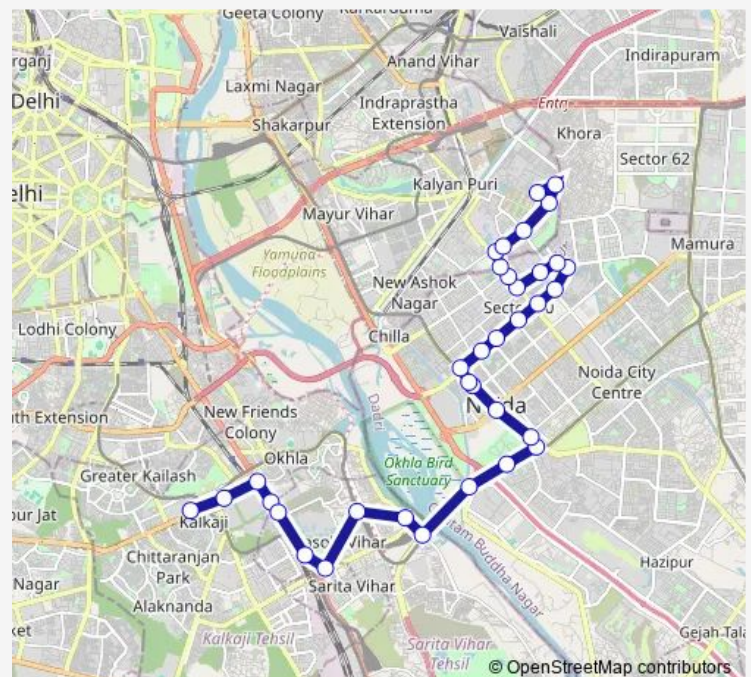

Noida Sec-27 Staff Quaters

Noida Sec-9- Power House

Noida Sector10-Noida Sec-9

Route schedule

Nehru Place Terminal — Mayur Vihar Phase Iii

Monday 08:02-22:02

Tuesday 08:02-22:02

Wednesday 08:02-22:02

Thursday 08:02-22:02

Friday 08:02-22:02

Saturday 08:02-22:02

Sunday 08:02-22:02

Route info

Direction: Nehru Place Terminal

Stops: 35

Trip Duration: 1 hour 39 min