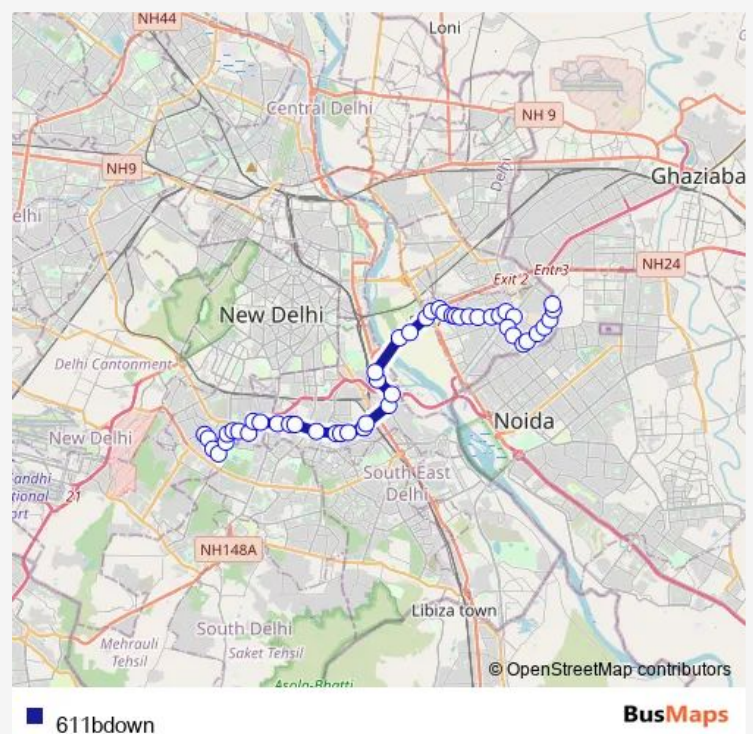

PG DAV College / Sri Niwaspuri

Nehru Nagar

Maharani Bagh / Ashram

Route schedule

R K Puram Sec-1 — Mayur Vihar Phase III Terminal / Paper Market

Monday 08:02-22:02

Tuesday 08:02-22:02

Wednesday 08:02-22:02

Thursday 08:02-22:02

Friday 08:02-22:02

Saturday 08:02-22:02

Sunday 08:02-22:02

Route info

Direction: R K Puram Sec-1

Stops: 48

Trip Duration: 1 hour 36 min