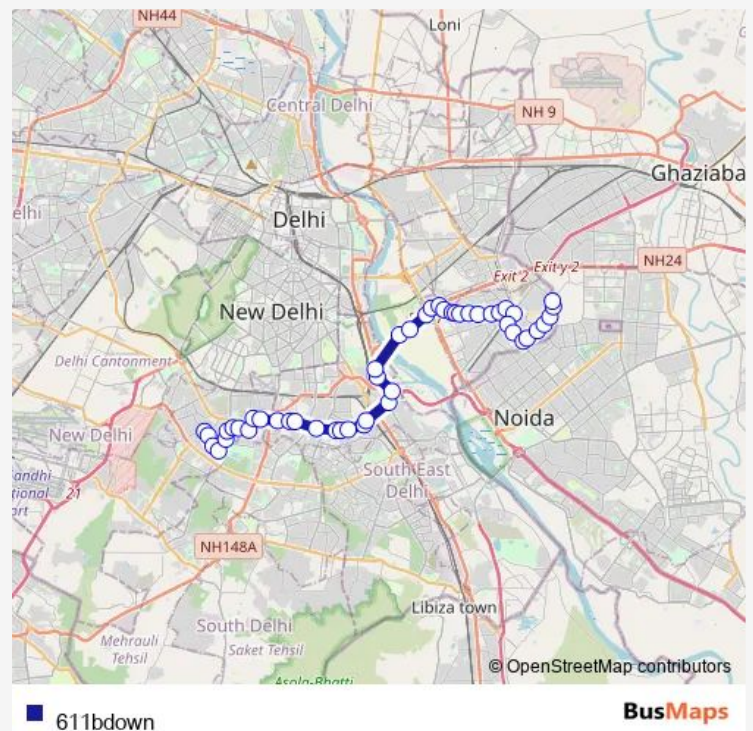

PG DAV College / Sri Niwaspuri

Nehru Nagar

Maharani Bagh / Ashram

Route schedule

R K Puram Sec-1 — Mayur Vihar Phase III Terminal / Paper Market

Monday 08:02-22:02

Tuesday 08:02-22:02

Wednesday 08:02-22:02

Thursday 08:02-22:02

Friday 08:02-22:02

Saturday 08:02-22:02

Sunday 08:02-22:02

Route info

Direction: R K Puram Sec-1

Stops: 48

Trip Duration: 1 hour 36 min