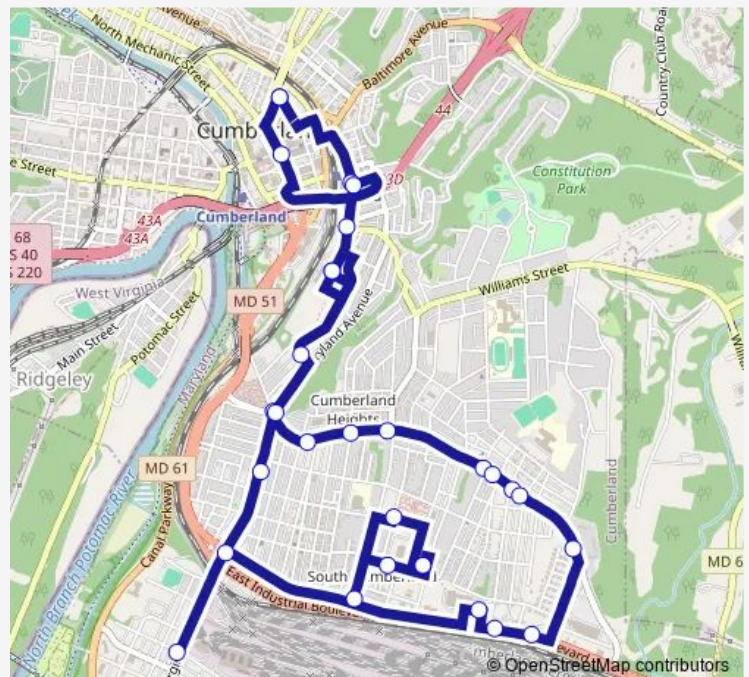

Bus Yellow Evening Service

[Go to website](#)

Direction

Rose's — Rose's

23 stops

[Open route schedule](#)

- Rose's
- Centre St & Baltimore St
- Banneker Gardens
- Frederick St & Victoria Ln
- Independent Dialysis
- Frederick St & Forster Ave
- Frederick St Apartments
- Naves Cross Rd (Sheetz)
- Naves Cross Rd & Shades Ln
- Willowbrook Rd & Pine Ave
- Brook Building
- Allegany County Health Department
- Wmhs Regional Medical Ctr
- Allegany College of Maryland
- Willowbrook Rd & Country Club Rd
- Baltimore Ave & Shades Ln
- Baltimore Ave & Yale St
- Decatur St & Baltimore Ave
- Gilchrist Center (Opp Ymca)
- Henderson Ave & Glenn St
- Front St

Route schedule

Rose's — Rose's

Monday	16:00
Tuesday	16:00
Wednesday	16:00
Thursday	16:00
Friday	16:00
Saturday	—
Sunday	—

Route info

Direction: Rose's

Stops: 23

Trip Duration: 0 hour 30 min

Yellow — Evening Service

Centre St & Baltimore St

Rose's

Direction

Rose's — Rose's

29 stops

[Open route schedule](#)

Rose's

Cumberland Post Office

Friday 16:30

Saturday —

Sunday —

Route info

Direction: Rose's

Stops: 7

Trip Duration: 0 hour 35 min

Direction