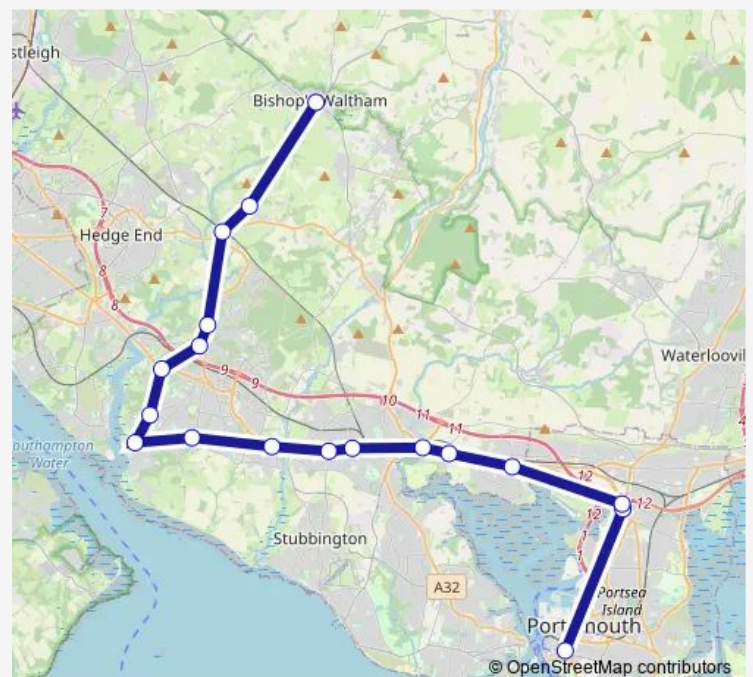

### Direction

Cambridge Junction — Petrol Station

18 stops

[Open route schedule](#)

- Cambridge Junction
- Hilsea Crescent
- Hilsea Lido
- Precinct
- Birdwood Grove
- Delme Arms
- Fareham College
- Peak Lane
- Primary School
- Locks Heath Schools
- Village Centre
- Barnes Lane
- St Pauls Church
- The Elm Tree
- Caigers Green
- Botley Station
- Chapel Lane
- Petrol Station

### Route schedule

Cambridge Junction — Petrol Station

Monday	—
Tuesday	16:04
Wednesday	16:04
Thursday	16:04
Friday	16:04
Saturday	—
Sunday	—

### Route info

Direction: Cambridge Junction

Stops: 18

Trip Duration: 1 hour 15 min

■ Yellow

BusMaps

## Direction

Petrol Station — Cambridge Junction

17 stops

[Open route schedule](#)

Petrol Station

Chapel Lane

Botley Station

Caigers Green