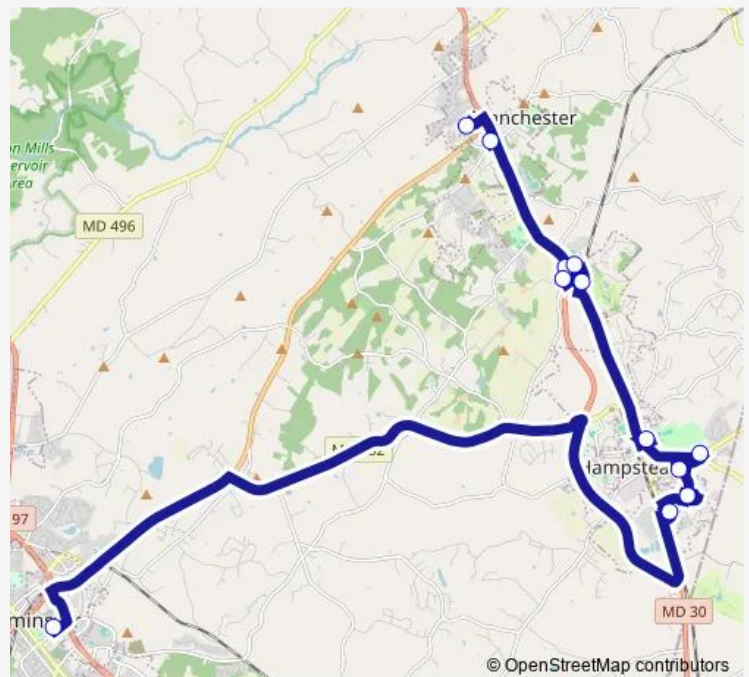

### Direction

Berc — Manchester Manor

11 stops

[Open route schedule](#)

Berc

Weis Market - Roberts Field

Boxwood Dr. / Woodsman Dr.

Dogwood Dr. / Scarlett Oak Ct.

### Route schedule

Berc — Manchester Manor

Monday 08:04-15:35

Tuesday 08:04-15:35

Wednesday 08:04-15:35

Thursday 08:04-15:35

Friday 08:04-15:35

Saturday —

### Route info

Direction: Berc

Stops: 11

Trip Duration: 0 hour 48 min

© OpenStreetMap contributors

Yellow — Hamstead / Manchester

BusMaps

**Direction**

Manchester Manor — Berc

12 stops

[Open route schedule](#)

Manchester Manor

Westminster St. / Carroll Drugs

North Carroll Senior Center

Hampstead Walmart

Hampstead Marketplace