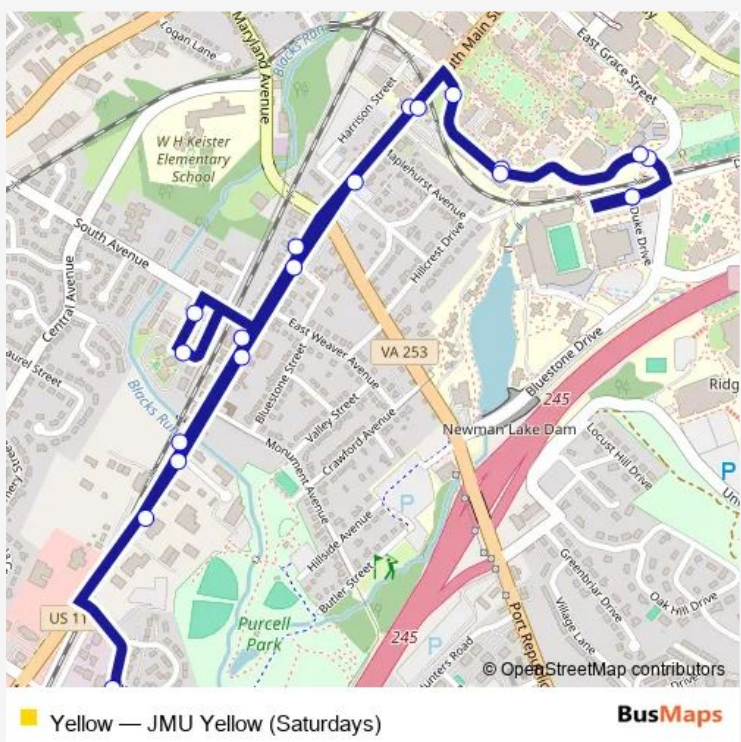

**Bus Yellow JMU Yellow (Saturdays)**

[Go to website](#)

**Direction**  
 Godwin Transit Center — Godwin Transit Center  
 20 stops  
[Open route schedule](#)

- Godwin Transit Center
- Bluestone Dr. @ Madison Union
- Bluestone Dr. @ Varner House
- South Main St. @ Harrison St.
- South Main St. @ Madison Square
- The Mill Apartments across from Building 11
- The Mill Apartments (Shelter)
- South Main St. @ South Ave.
- South Main St. across from Wendy's
- Pheasant Run (Shelter)
- South Main St. @ Green's Laundry
- South Main St. @ Miller Cir.
- South Main St. @ 1420 South Main St.
- South Main St. @ Edgelawn Dr.
- South Main St. @ East Fairview Ave.
- South Main St. @ Fedex Office
- Bluestone Dr. across from Wampler Hall
- Bluestone Dr. @ Hoffman Hall
- Bluestone Dr. across from Madison Union
- Godwin Transit Center

Route schedule  
 Godwin Transit Center — Godwin Transit Center

Monday	—
Tuesday	—
Wednesday	—
Thursday	—
Friday	—
Saturday	10:00-22:30
Sunday	—

Route info  
 Direction: Godwin Transit Center  
 Stops: 20  
 Trip Duration: 0 hour 19 min

## Direction

Godwin Transit Center — Godwin Transit Center

20 stops

[Open route schedule](#)

Godwin Transit Center

Bluestone Dr. @ Madison Union

Bluestone Dr. @ Varner House

South Main St. @ Harrison St.

## Route schedule

Godwin Transit Center — Godwin Transit Center

Monday 07:00-22:30

Tuesday 07:00-22:30

Wednesday 07:00-22:30

Thursday 07:00-22:30

Friday 07:00-22:30

Saturday —