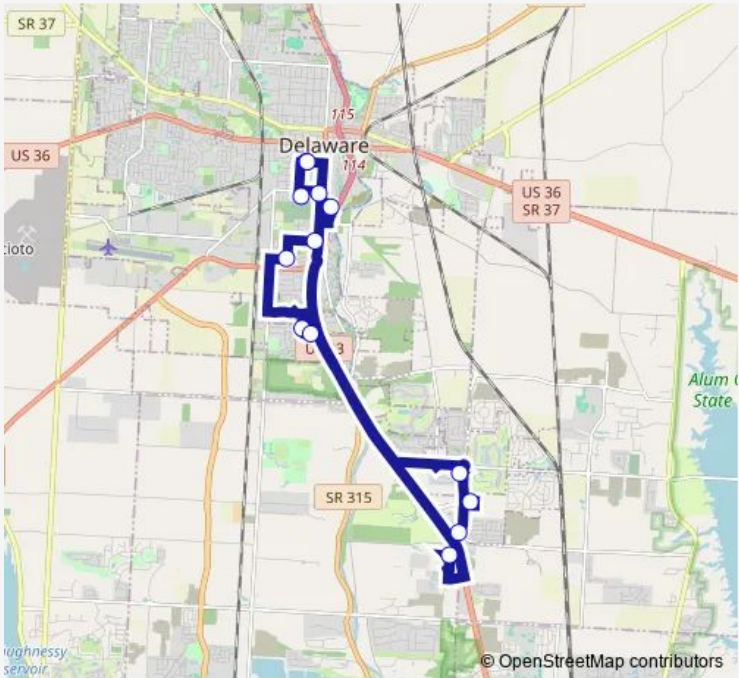

[Go to website](#)

Direction
 Data Hub-Start-Park Ave. — Data Hub-End-Park Ave.
 13 stops
[Open route schedule](#)

- Data Hub-Start-Park Ave.
- 300 Chelsea St.
- Walgreens S. Sandusky St.
- Riverside Landing 351 S. Sandusky St.
- Belle Ave. @ S. Sandusky St.
- Fern Dr. @ Freedom Ln.
- Walmart Delaware Plaza
- Kroger Delaware Plaza
- Columbus State Community College
- Glenn Pkwy. @ Peachblow Rd.
- Ohio Health 801 Ohio Health Blvd.
- Source Point 800 Cheshire Rd.
- Data Hub-End-Park Ave.

Route schedule
 Data Hub-Start-Park Ave. — Data Hub-End-Park Ave.

Monday	07:30-16:30
Tuesday	07:30-16:30
Wednesday	07:30-16:30
Thursday	07:30-16:30
Friday	07:30-16:30
Saturday	—
Sunday	—

Route info
 Direction: Data Hub-Start-Park Ave.
 Stops: 13
 Trip Duration: 0 hour 46 min

Yellow Bus time schedules and route maps are available in an offline PDF at busmaps.com. Use the busmaps.com website to see live bus times, train schedule or subway schedule, and step-by-step directions for all public transit in

The schedule is provided in the local timezone. Times with "(+1)" indicate departures on the next day.

PDF file created on 2025-01-16

2024 BusMaps.com - All Rights Reserved