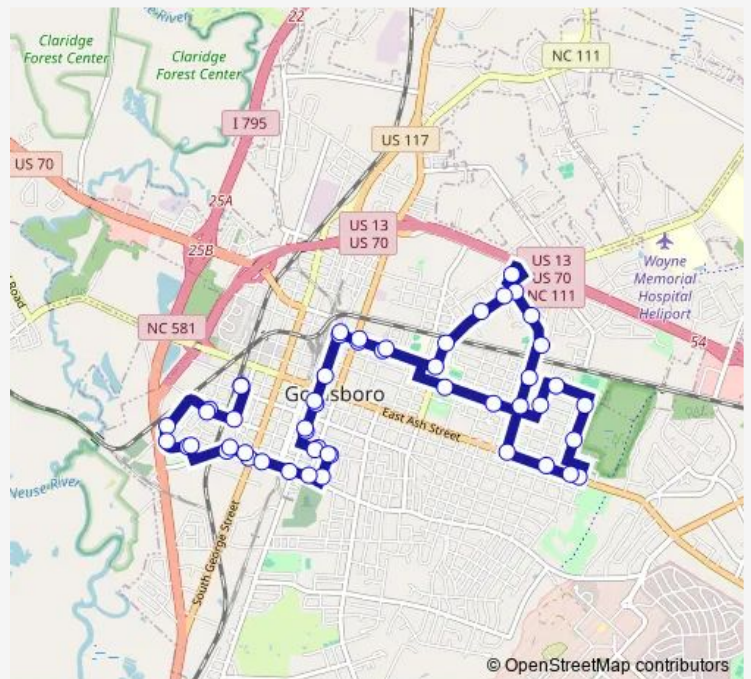

## Bus Yellow Yellow Route

[Go to website](#)

**Direction**  
 Transfer Center — Transfer Station

52 stops

[Open route schedule](#)

- Transfer Center
- Spruce @ Carolina
- Spruce @ Alabama (Ob)
- Whitfield @ Washington
- Whitfield @ HV Brown
- Elm @ Dillard Academy
- Elm @ George
- Elm @ James
- Elm @ John
- Charles @ Hinson
- Spruce @ Charles
- Spruce @ William (Ob)
- John @ Chestnut (Ib)
- John @ Mulberry (Ob)
- John @ Oak
- Holly @ John (Ob)
- Holly @ Salvation Army (Ob)
- Holly @ Woodcrest Apartments (Ob)
- Beech @ Goldsboro High School
- Rudolph @ Beech
- Madison @ Holly

Route schedule  
 Transfer Center — Transfer Station

Monday	05:30-17:30
Tuesday	05:30-17:30
Wednesday	05:30-17:30
Thursday	05:30-17:30
Friday	05:30-17:30
Saturday	09:30-17:30
Sunday	—

Route info

Direction: Transfer Center

Stops: 52

Trip Duration: 0 hour 55 min

Yellow — Yellow Route

Edgerton @ Fairview Apartments

Claiborne @ Maple

Claiborne @ Palm

Randolph @ Ash

Ash @ Peggy Seegars Senior C