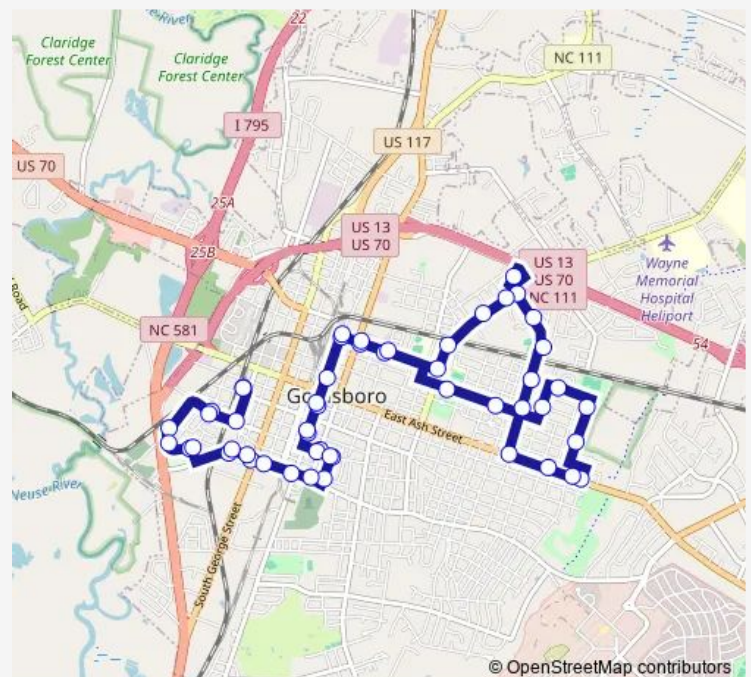

Beech @ Goldsboro High School

Rudolph @ Beech

Madison @ Holly

Route schedule

Transfer Center — Transfer Station

Monday 05:30-17:30

Tuesday 05:30-17:30

Wednesday 05:30-17:30

Thursday 05:30-17:30

Friday 05:30-17:30

Saturday 09:30-17:30

Sunday —

Route info

Direction: Transfer Center

Stops: 52

Trip Duration: 0 hour 55 min

Yellow — Yellow Route

Edgerton @ Fairview Apartments

Claiborne @ Maple

Claiborne @ Palm

Randolph @ Ash

Ash @ Peggy Seegars Senior C

Ash @ Food Lion (lb)

Ash @ Jefferson (lb)