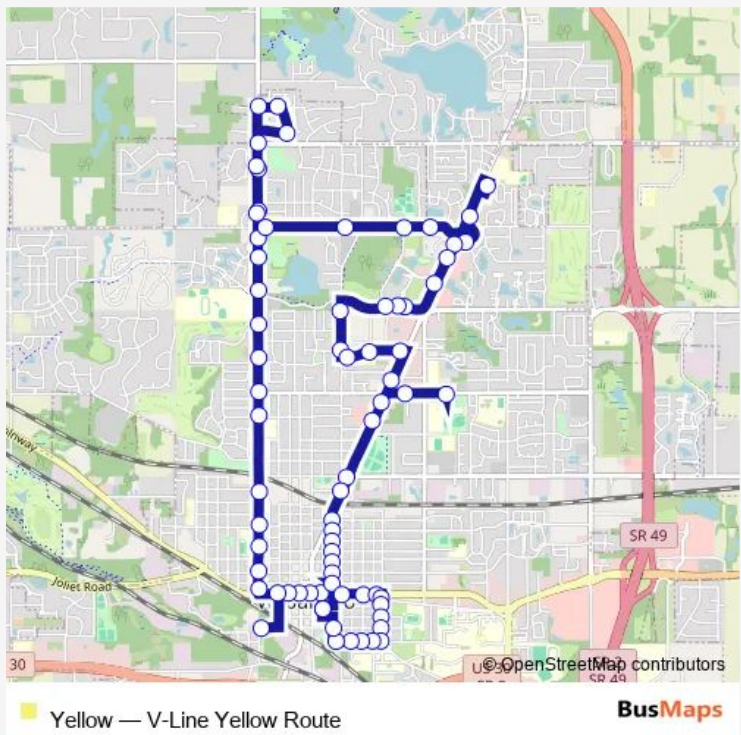

**Bus Yellow V-Line Yellow Route**

[Go to website](#)

**Direction**  
 Michigan & Indiana (Transfer Point) — Michigan & Indiana (Transfer Point)  
 73 stops  
[Open route schedule](#)

- Michigan & Indiana (Transfer Point)
- Lincolnway & Michigan
- Lincolnway & Franklin
- Lincolnway & Washington
- Lincolnway & Lafayette (Yellow Route)
- 260 Brown (Valparaiso Bus Station)
- Lincolnway & Napoleon (Yellow Route)
- Campbell & Lincolnway (Yellow Route)
- Chicago & Campbell
- Campbell & Haas
- Campbell & Park (Yellow)
- Campbell & Bond
- Campbell & Northview
- Campbell & Glendale
- Campbell & Sheffield
- Campbell & Golfview
- Campbell & Vale Park
- Foundation Meadows Park
- Campbell: Growing Up Kids Daycare
- Campbell & Meadow Lane
- 4004 Campbell Square

**Route schedule**  
 Michigan & Indiana (Transfer Point) — Michigan & Indiana (Transfer Point)

Monday	06:15-19:15
Tuesday	06:15-19:15
Wednesday	06:15-19:15
Thursday	06:15-19:15
Friday	06:15-19:15
Saturday	06:15-19:15
Sunday	09:15-16:15

**Route info**  
 Direction: Michigan & Indiana (Transfer Point)  
 Stops: 73  
 Trip Duration: 1 hour 0 min

Campbell & Burlington Beach

Worcester & Bedford

Andover Apartments

Campbell & Andover

Campbell & Meridian Woods

Garfield & Union

Union & Greenwich

Union & College

Union & Locust

Union & Morgan

Morgan & Brown

Michigan & Indiana (Transfer Point)

Yellow Bus time schedules and route maps are available in an offline PDF at [busmaps.com](http://busmaps.com). Use the [busmaps.com](http://busmaps.com) website to see live bus times, train schedule or subway schedule, and step-by-step directions for all public transit in Valparaiso