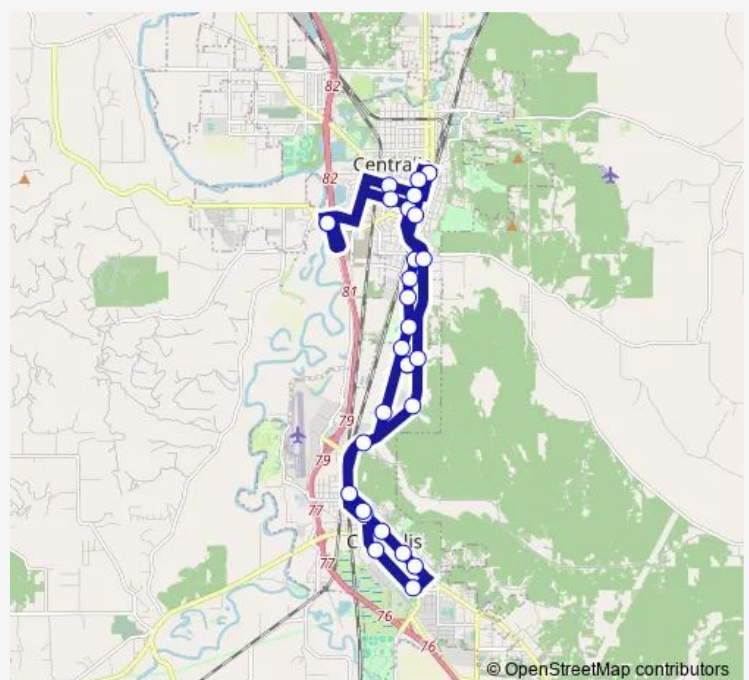

Monday 06:00-19:00

Tuesday 06:00-19:00

Wednesday 06:00-19:00

Thursday 06:00-19:00

Friday 06:00-19:00

Saturday 07:00-15:00

Sunday 07:00-15:00

Route info

Direction: Mellen Street e-Transit Station - 1401 Mellen St.

Stops: 30

Trip Duration: 0 hour 50 min

Yellow

Lewis County Public Works - 2025 NE Kresky Ave.

Lewis County Mall - 121 NE Hampe Way

Pacific Cataract - 2517 NE Kresky Ave.