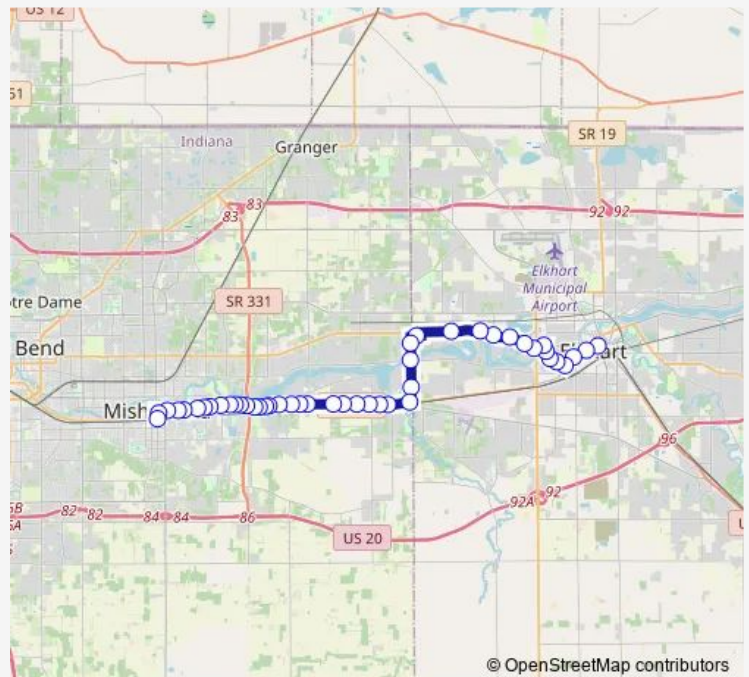

Lincolnway & Ash (out)

Lincolnway & Chestnut (out)

Lincolnway & Erie (out)

Route schedule

Elkhart Transfer Center — Mishawaka Transfer Center

Monday 06:30-18:30

Tuesday 06:30-18:30

Wednesday 06:30-18:30

Thursday 06:30-18:30

Friday 06:30-18:30

Saturday 07:30-17:30

Sunday —

Route info

Direction: Elkhart Transfer Center

Stops: 46

Trip Duration: 0 hour 37 min

Yellow — Mishawaka/Elkhart

Lincolnway & Beech (out)

Lincolnway & Oregon (out)

Lincolnway & Peony (out)

Lincolnway & Guernsey (out)

Lincolnway & Bittersweet (out)

Oakland & Lincolnway

Twin Branch Park

Route info

Direction: Mishawaka Transfer Center

Stops: 48

Trip Duration: 0 hour 42 min

Lincolnway & Erie (in)

Lincolnway & Chestnut (in)

Lincolnway & Ash (in)

Ash & Glenwood (in)