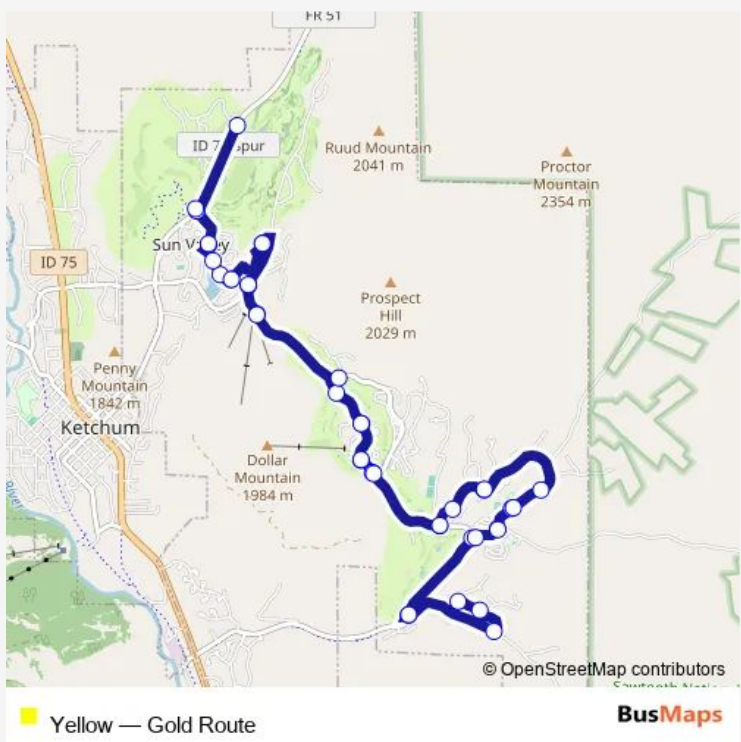

## Bus Yellow Gold Route

[Go to website](#)

**Direction**  
 Elkhorn Springs S — Bonne Vie W  
 40 stops  
[Open route schedule](#)

- Elkhorn Springs S
- Summit Condos S
- Morning Star Rd and Elkhorn Rd S
- Sun Pointe E
- Morning Star and Syringa S
- Morning Star-Parker Gulch W
- Morning Star-Harker Center-W
- Morning Star-Ranch Clubhouse W
- Lower Ranch Ne
- Juniper and Elkhorn Rd Se
- Twin Creeks-Mayleaf S
- Twin Creeks-Bluebell Se
- Twin Creeks-Lupine Ne
- Juniper and Elkhorn Rd Ne
- Lower Ranch S
- Morning Star-Ranch Clubhouse E
- Morning Star-Harker Center E
- Morning Star and Syringa N
- Morning Star Rd and Elkhorn Rd Nw
- Summit Condos N
- Elkhorn Springs N

Route schedule  
 Elkhorn Springs S — Bonne Vie W

Monday	07:30
Tuesday	07:30
Wednesday	07:30
Thursday	07:30
Friday	07:30
Saturday	07:30
Sunday	07:30

Route info  
 Direction: Elkhorn Springs S  
 Stops: 40  
 Trip Duration: 0 hour 59 min

Bonne Vie E

The Legends N

Dollar Lifts E

SV City Hall E

Fairway/Villagers W

Villagers Nw

Ateliers E

Dollar Circle-SV Village E

Old Dollar Rd and SV Rd Ne

SV Club-Nordic Skiing and Golf

Old Dollar Rd and SV Rd Nw

Dollar Circle-SV Village W

Ateliers W

Villagers Ne

Fairway/Villagers W

SV City Hall W