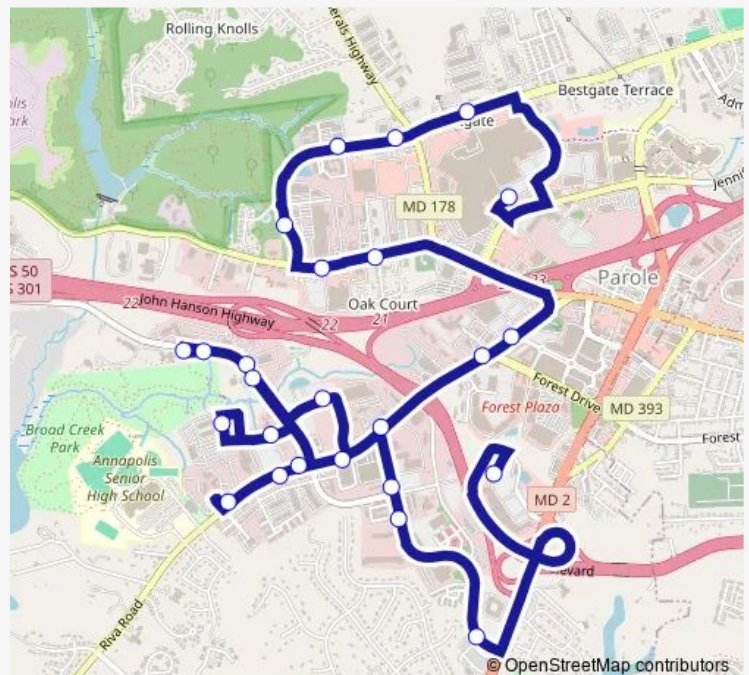

Social Security Administration

Riva Rd. at Farmers Market

Riva Rd. and Heritage Ct.

Riva Rd. at Annapolis Technology Park

Riva Rd. at Courtyard Annapolis

Route schedule

Westfield Mall — Harbour Center North

Monday	06:00-18:00
Tuesday	06:00-18:00
Wednesday	06:00-18:00
Thursday	06:00-18:00
Friday	06:00-18:00
Saturday	08:00-17:00
Sunday	—

Route info

Direction: Westfield Mall

Stops: 25

Trip Duration: 0 hour 38 min

Yellow — Westfield Mall to Harbour Center

Admiral Cochrane Dr. and Harry S. Truman Pkwy.

Admiral Cochrane Dr. at Residence Inn

Admiral Cochrane Dr. and Solomons Island Rd.

Harbour Center North

Direction

Harbour Center North — Westfield Mall

5 stops

[Open route schedule](#)

Harbour Center North

Harbour Center South

Riva Rd. and Admiral Cochrane Dr.

Riva Rd. at Claiborne Place

Westfield Mall

Route schedule